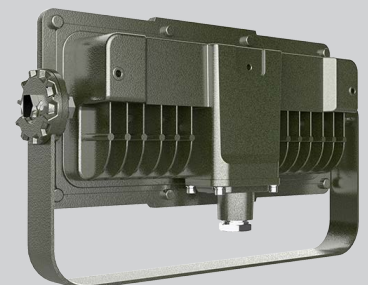

©LEDLIGHTINGSOLUTIONS

DIRECT.Info@1LLS.com

OFFICE.855.309.1702 FAX.941.296.7313

WWW.LEDLIGHTINGSOLUTIONS.COM

All rights reserved. LED Lighting Solutions reserves the right to change specifications for product improvement without prior notice.