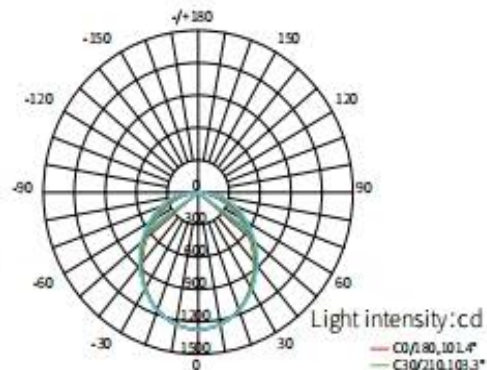

LED LIGHTING SOLUTIONS

Revolutionary Concepts For Shipboard Lighting

LLS360® COMX48 - 4' LED Linear Marine Fixture

Model No.
LLS360-COMX48120

Product Features

- 120/277VAC 50/60Hz
- Power Options: 120Watts
- 120lm/w
- 14,400 Lumens
- IP66
- Beam Angle: 110 Degrees
- Working Temperature: -20~+40 C
- 4000 or 5000K
- 100,000 Hours
- **Weight: 10.36lbs**
- Dimensions: 45" x 4.92" x 3.03"
- Die Cast Aluminum, SS Hardware
- Corrosion (WF2) & Impact Resistance
- Water and Dust Proof
- Adjustable/Sliding Brackets
- T5 or Better

LLS360-COMX48 FIXTURE CONFIGURATIONS

LLS360-COMX48-120 - _____ - LV- VM

40 (Kelvin)

50 (Kelvin)

CONFIGURATION EXAMPLE

Part No.	LLS360-COMX48-120-40-LV-VM
Description	LLS360 LED 4' Linear, 120Watt, 4000K, 120/277VAC, Adjustable Vessel Mount

Light Distribution

Average light beam angle (50%) : 105.6°

LLS360-COMX48120 Dimensions