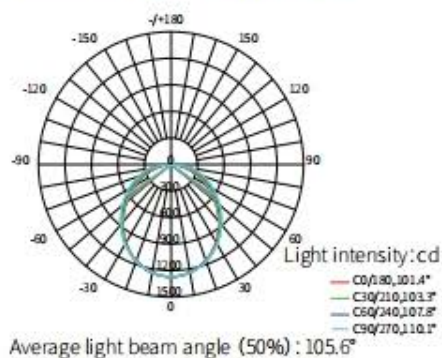

LED LIGHTING SOLUTIONS

Revolutionary Concepts For Shipboard Lighting

SSL-124 FIXTURE CONFIGURATIONS

SSL-124- _____ - _____ - LV- VM

20(Watt) 40 (Kelvin)

40(Watt) 50 (Kelvin)

60(Watt)

CONFIGURATION EXAMPLE

Part No. SSL-124-40-40-LV-VM

Description LLS LED 2' Linear, 40Watt, 4000K, 120/277VAC, Adjustable Vessel Mount

Light Distribution

Dimensions