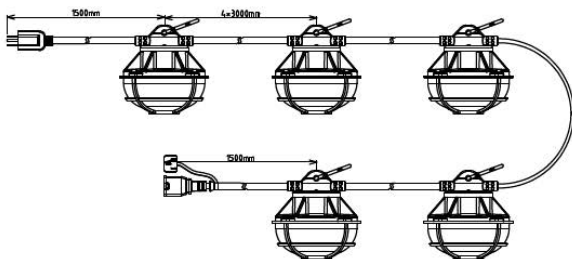

SSL-55-65W Series