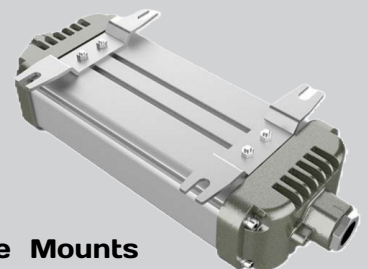

LED LIGHTING SOLUTIONS

Revolutionary Concepts For Shipboard Lighting

LLS COMX24 - 2' LED Linear Marine Fixture

Model No. *LLS-COMX24*

Product Features

- 120/277VAC 50/60Hz
- Power Options: 20/40/60Watts
- 120lm/w
- 2,400 - 4,800 - 7,200 Lumens
- IP66
- Beam Angle: 110 Degrees
- Working Temperature: -20~+40 C
- 4000 or 5000K
- 100,000 Hours
- Weight: 7lbs
- Dimensions: 25" x 4.92" x 3.02"
- Die Cast Aluminum, Stainless Steel Hardware
- Corrosion (WF2) & Impact Resistance
- Water and Dust Proof
- Adjustable/Sliding Brackets
- T5 or Better

Adjustable Mounts

LED LIGHTING SOLUTIONS

Revolutionary Concepts For Shipboard Lighting

LLS-COMX24 FIXTURE CONFIGURATIONS

LLS-COMX24- _____ - _____ - LV- VM

20(Watt)	40 (Kelvin)
40(Watt)	50 (Kelvin)
60(Watt)	

CONFIGURATION EXAMPLE

Part No. LLS-COMX24-40-40-LV-VM
Description LLS LED 2' Linear, 40Watt, 4000K, 120/277VAC, Adjustable Vessel Mount

Light Distribution

LLS-COMX24 Dimensions