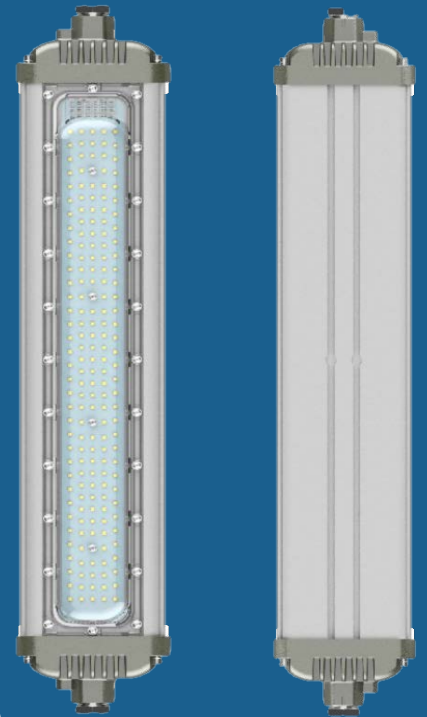

LED LIGHTING SOLUTIONS

Revolutionary Concepts For Shipboard Lighting

LLS COMX24 - 2' LED Linear Marine Fixture

Model No. *LLS-COMX24*

Product Features

- 120/277VAC 50/60Hz
- Power Options: 20/40/60Watts
- 120lm/w
- 2,400 - 4,800 - 7,200 Lumens
- IP66
- Beam Angle: 110 Degrees
- Working Temperature: -20~+40 C
- 4000 or 5000K
- 100,000 Hours
- Weight: 7lbs
- Dimensions: 25" x 4.92" x 3.02"
- Die Cast Aluminum, Stainless Steel Hardware
- Corrosion (WF2) & Impact Resistance
- Water and Dust Proof
- Adjustable/Sliding Brackets
- T5 or Better

Adjustable Mounts

LED LIGHTING SOLUTIONS

Revolutionary Concepts For Shipboard Lighting

LLS-COMX24 FIXTURE CONFIGURATIONS

LLS-COMX24- _____ - _____ - LV- VM

20(Watt)	40 (Kelvin)
40(Watt)	50 (Kelvin)
60(Watt)	

CONFIGURATION EXAMPLE

Part No. LLS-COMX24-40-40-LV-VM
Description LLS LED 2' Linear, 40Watt, 4000K, 120/277VAC, Adjustable Vessel Mount

Light Distribution

LLS-COMX24 Dimensions