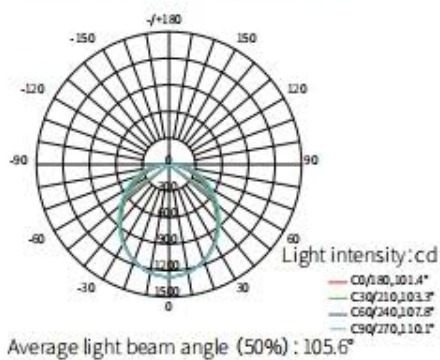

LED LIGHTING SOLUTIONS

Revolutionary Concepts For Shipboard Lighting

LLS COMX24 - 2' LED Linear Marine Fixture

Model No. *LLS-COMX24*

Product Features

- 120/277VAC 50/60Hz
- Power Options: 20/40/60Watts
- 120lm/w
- 2,400 - 4,800 - 7,200 Lumens
- IP66
- Beam Angle: 110 Degrees
- Working Temperature: -20~+40 C
- 4000 or 5000K
- 100,000 Hours
- Weight: 7lbs
- Dimensions: 25" x 4.92" x 3.02"
- Die Cast Aluminum, Stainless Steel Hardware
- Corrosion (WF2) & Impact Resistance
- Water and Dust Proof
- Adjustable/Sliding Brackets
- T5 or Better

CONFIGURATION EXAMPLE

Part No. LLS-COMX24-40-40-LV-VM
Description LLS LED 2' Linear, 40Watt, 4000K, 120/277VAC, Adjustable Vessel Mount

Light Distribution

LLS-COMX24 Dimensions