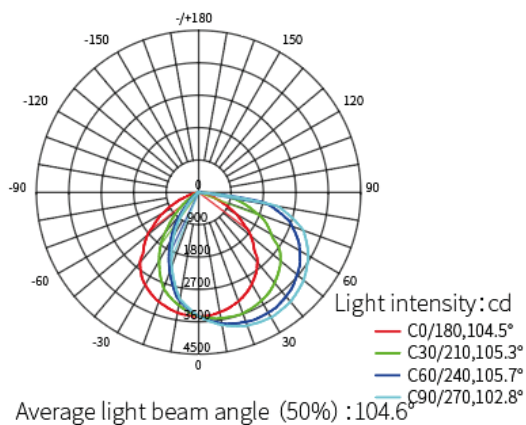

LED LIGHTING SOLUTIONS

Revolutionary Concepts For Shipboard Lighting

Ordering Part Number:

SSL-250-____-50-120-LV-YM

120Watts

150Watts

CONFIGURATION EXAMPLE

Part No. SSL- 0-150-50-90-LV-YM

Description LED Marine Grade Flood, 150Watt, 5000K, 120 Degree Beam Angle, 120/277VAC, Adjustable Yolk Mount

Distribution

Dimensions