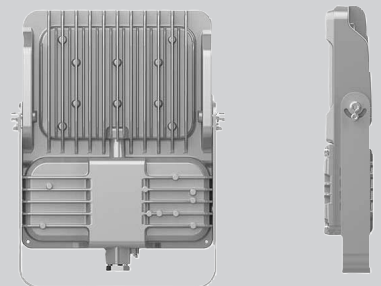

©LEDLIGHTINGSOLUTIONS

DIRECT.Info@1LLS.com

OFFICE.855.309.1702 FAX.941.296.7313

WWW.LEDLIGHTINGSOLUTIONS.COM

All rights reserved. LED Lighting Solutions reserves the right to change specifications for product improvement without prior notice.