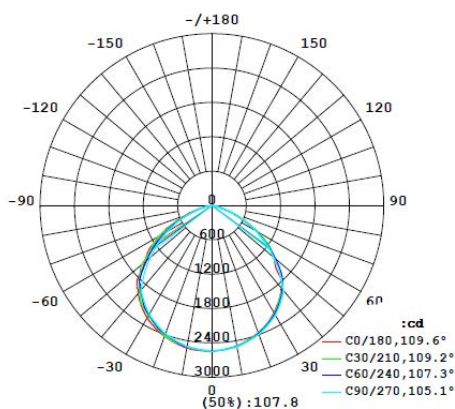

LED LIGHTING SOLUTIONS

Revolutionary Concepts For Shipboard Lighting

Ordering Part Number:

LLS360-COMXFL____-50-90-LV-YM

50
80
100

CONFIGURATION EXAMPLE

Part No.	LLS360-COMXFL80-50-90-LV-YM
Description	LLS360 LED Flood, 80Watt, 5000K, 90 Degree Beam Angle, 120/277VAC, Adjustable Yolk Mount

LLS360-COMXFL80 Distribution