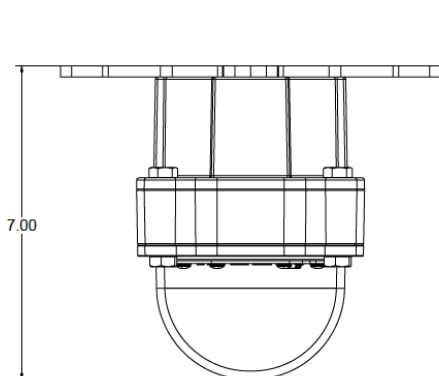

SSL-560 Globe Fixture

Product Features

- Power: 115VAC 50/60Hz
- 5-25 Watts
- White, Blue, Amber and Red
- 100,000 Hours
- Under 6 lbs (Cord not included)
- High Impact Heat-Resistant Tempered Glass
- Die Cast Aluminum Body, SS Hardware
- 3-10' Military Grade Cord Available
- Powder Coated, Anti-Corrosion
- 4 Hole Aluminum Bracket (Legacy Hole Patterns)
- MIL-DTL16377 Compliant

Ordering Part Number

SSL-560-

92.2
SM White Globe
93.2
SM Red Globe
93.4
SM Blue Globe
93.5
SM Amber Globe
112
LG White Globe
113
LG Red Globe
113.1
LG Yellow Globe

0
No Cable
3
3' LSTHOF-3 Cable
6
6' LSTHOF-3 Cable
10
10' LSTHOF-3 Cable

Configuration Example

Part No. SSL-560-92.2-3

Description LED Globe, 4000K (White), 3' LSTHOF-3 Cable

- Colored LED's operate at 5 Watts
- White LED's operate at 25 Watts
- Large Globe comes with Bracket, see diagram below
- Small Globe does not come with Bracket or Hardware.

Dimensions

M16377/26 OPTION
5LBS 6OZ

M16377/27 OPTION
3LBS 15OZ