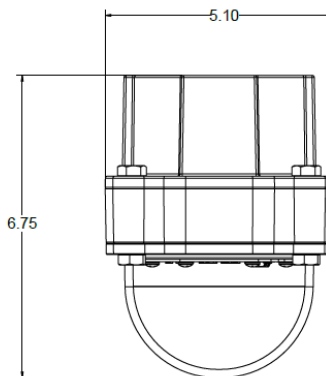

SSL-560 Globe Fixture

Product Features

- Power: 115VAC 50/60Hz
- 5-25 Watts
- White, Blue, Amber and Red
- 100,000 Hours
- Under 6 lbs (Cord not included)
- High Impact Heat-Resistant Tempered Glass
- Die Cast Aluminum Body, SS Hardware
- 3-10' Military Grade Cord Available
- Powder Coated, Anti-Corrosion
- 4 Hole Aluminum Bracket (Legacy Hole Patterns)
- MIL-DTL16377 Compliant

Configuration Example

Part No. SSL-560-92.2-3

Description LED Globe, 4000K (White), 3' LSTHOF-3 Cable

- Colored LED's operate at 5 Watts
- White LED's operate at 25 Watts
- Large Globe comes with Bracket, see diagram below
- Small Globe does not come with Bracket or Hardware.

Dimensions

M16377/26 OPTION
5LBS 6OZ

M16377/27 OPTION
3LBS 15OZ