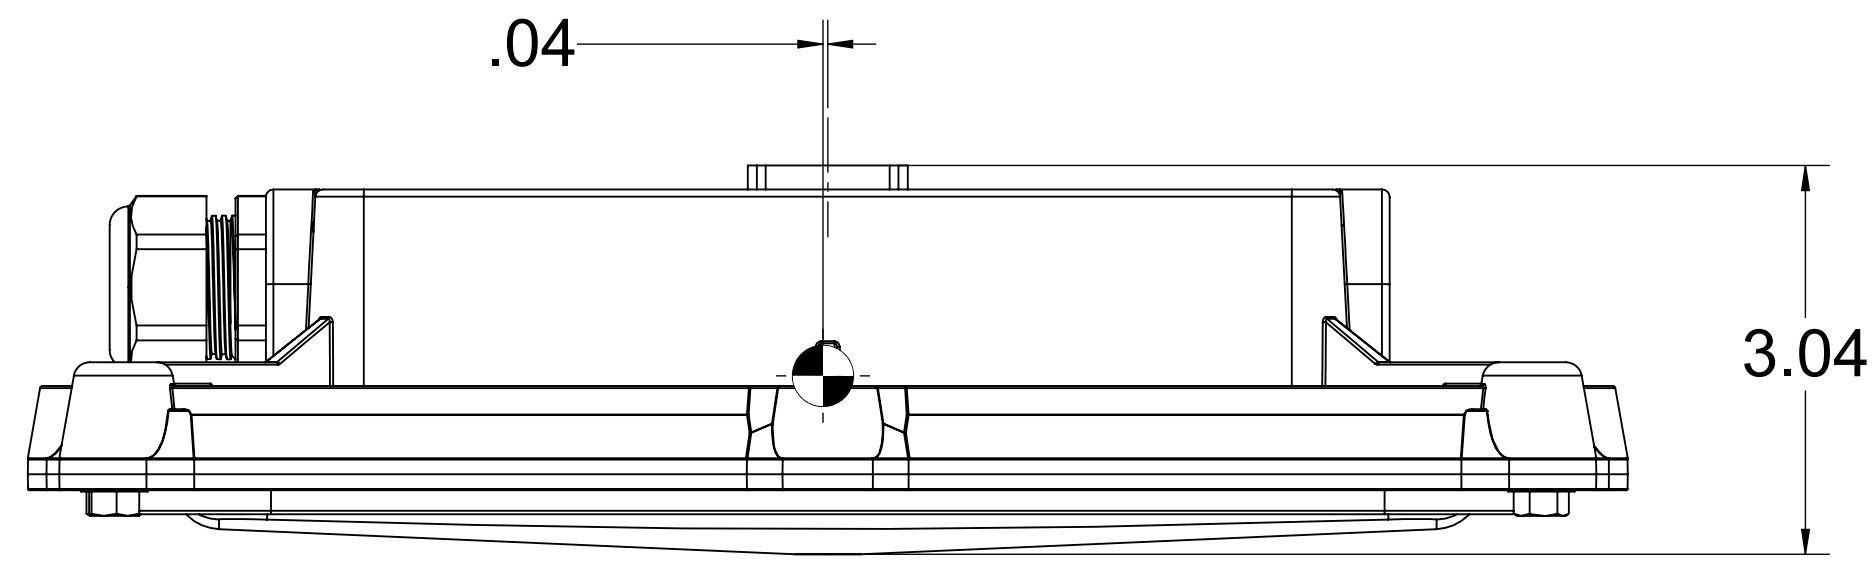

REVISIONS				
ZONE	REV.	DESCRIPTION	DATE	APPROVED
ALL	A	INITIAL RELEASE OF LLS360 GENERATION 2	9/5/24	9/5/24
PAGE 2	A1	FIXED NUMBERING	1/16/26	1/16/26

FIXTURE WEIGHT (W/OUT CABLE) = 6 lbs - 6oz
115VAC, 60Hz, INPUT
10 - 30WATT, WHITE LIGHT OUTPUT
5 WATT, COLORED LIGHT OUTPUT
NON-EMERGENCY BACKUP TYPE

LLS MODEL NUMBER	DESCRIPTION	NSN
LLS360-MILX1-F-40-SD	LIGHT, SSL10W, 120VAC, STANDARD MOUNT, NON-EMERGENCY, WHITE, FLAT LENS	
LLS360-MILX2-F-40-SD	LIGHT, SSL20W, 120VAC, STANDARD MOUNT, NON-EMERGENCY, WHITE, FLAT LENS	
LLS360-MILX3-F-40-SD	LIGHT, SSL30W, 120VAC, STANDARD MOUNT, NON-EMERGENCY, WHITE, FLAT LENS	
LLS360-MILX1-F-40-SD-RW	LIGHT, SSL10W, 120VAC, STANDARD MOUNT, NON-EMERGENCY, RED/WHITE, FLAT LENS	
LLS360-MILX2-F-40-SD-RW	LIGHT, SSL20W, 120VAC, STANDARD MOUNT, NON-EMERGENCY, RED/WHITE, FLAT LENS	
LLS360-MILX3-F-40-SD-RW	LIGHT, SSL30W, 120VAC, STANDARD MOUNT, NON-EMERGENCY, RED/WHITE, FLAT LENS	
LLS360-MILX1-F-40-SD-CW	LIGHT, SSL10W, 120VAC, STANDARD MOUNT, NON-EMERGENCY, CYAN/WHITE, FLAT LENS	
LLS360-MILX2-F-40-SD-CW	LIGHT, SSL20W, 120VAC, STANDARD MOUNT, NON-EMERGENCY, CYAN/WHITE, FLAT LENS	
LLS360-MILX3-F-40-SD-CW	LIGHT, SSL30W, 120VAC, STANDARD MOUNT, NON-EMERGENCY, CYAN/WHITE, FLAT LENS	

UNLESS OTHERWISE SPECIFIED:
DIMENSIONS ARE IN INCHES
TOLERANCES:
ANGULAR: ± 1 DEG
TWO PLACE DECIMAL ±0.01
THREE PLACE DECIMAL ±0.005

PROPRIETARY AND CONFIDENTIAL
THE INFORMATION CONTAINED IN THIS DRAWING IS THE SOLE PROPERTY OF [INSERT COMPANY NAME HERE]. ANY REPRODUCTION IN PART OR AS A WHOLE WITHOUT THE WRITTEN PERMISSION OF [INSERT COMPANY NAME HERE] IS PROHIBITED.

MATERIAL: DIECAST ALUMINUM	CHECKED: DARRELL P.	NAME: DARRELL P.	DATE: 9/5/24
FINISH: POWDERCOAT	ENG APPR: DARRELL P.	SCALE: 2:3	
DO NOT SCALE DRAWING	MFG APPR: DARRELL P.		

LLS360, GEN2, STANDARD MNT, NON-EM, FLAT LENS
SIZE: D DWG. NO.: LLS360-MILXX-F-40-SD-XX REV: A
SCALE: 2:3 CAGE CODE: 6Q972 SHEET 1 OF 2