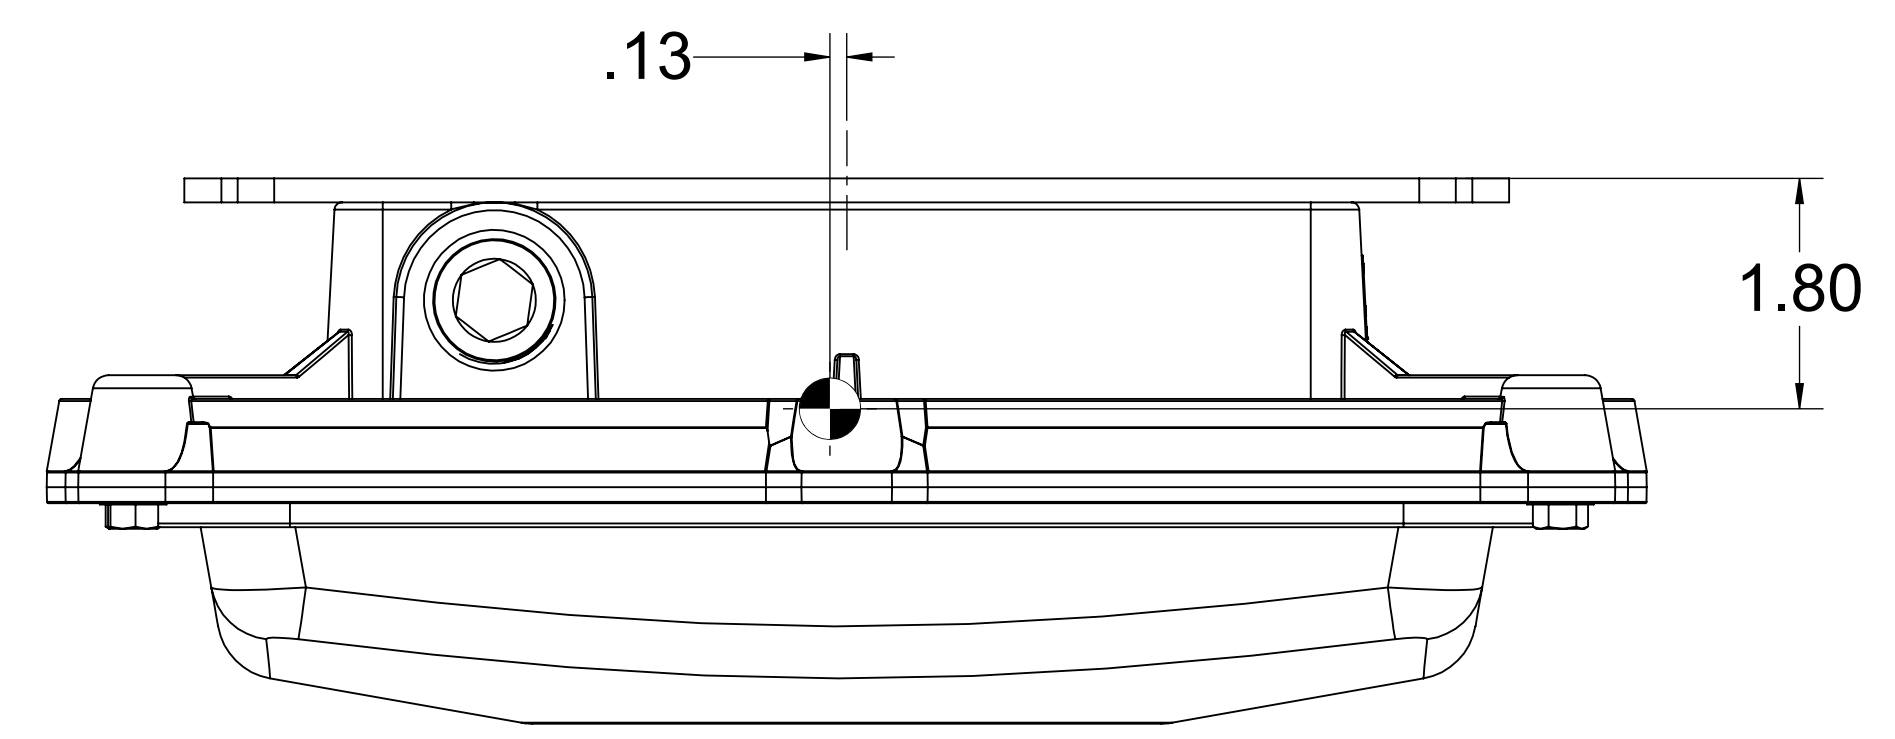

REVISIONS				
ZONE	REV.	DESCRIPTION	DATE	APPROVED
ALL	A	INITIAL RELEASE OF LLS360 GENERATION 2	9/5/24	9/5/24

LLS MODEL NUMBER	DESCRIPTION	NSN
LLS360-MILX1-8-40-SD	LIGHT, SSL10W, 120VAC, STANDARD MOUNT, NON-EMERGENCY, WHITE	
LLS360-MILX2-8-40-SD	LIGHT, SSL20W, 120VAC, STANDARD MOUNT, NON-EMERGENCY, WHITE	
LLS360-MILX3-8-40-SD	LIGHT, SSL30W, 120VAC, STANDARD MOUNT, NON-EMERGENCY, WHITE	
LLS360-MILX1-8-40-SD-RW	LIGHT, SSL10W, 120VAC, STANDARD MOUNT, NON-EMERGENCY, RED/WHITE	
LLS360-MILX2-8-40-SD-RW	LIGHT, SSL20W, 120VAC, STANDARD MOUNT, NON-EMERGENCY, RED/WHITE	
LLS360-MILX3-8-40-SD-RW	LIGHT, SSL30W, 120VAC, STANDARD MOUNT, NON-EMERGENCY, RED/WHITE	
LLS360-MILX3-8-40-SD-RW10	LIGHT, SSL30W, 120VAC, STANDARD MOUNT, NON-EMERGENCY, 10W RED/WHITE	
LLS360-MILX1-8-40-SD-CW	LIGHT, SSL10W, 120VAC, STANDARD MOUNT, NON-EMERGENCY, CYAN/WHITE	
LLS360-MILX2-8-40-SD-CW	LIGHT, SSL20W, 120VAC, STANDARD MOUNT, NON-EMERGENCY, CYAN/WHITE	
LLS360-MILX3-8-40-SD-CW	LIGHT, SSL30W, 120VAC, STANDARD MOUNT, NON-EMERGENCY, CYAN/WHITE	
LLS360-MILX3-8-40-SD-RR	LIGHT, SSL15W, 120VAC, STANDARD MOUNT, NON-EMERGENCY, ALL RED	

FIXTURE WEIGHT (W/OUT CABLE) = 6 lbs - 6oz
115VAC, 60Hz, INPUT
10 - 30WATT, WHITE LIGHT OUTPUT
5-10 WATT, COLORED LIGHT OUTPUT
NON-EMERGENCY BACKUP TYPE

UNLESS OTHERWISE SPECIFIED: DIMENSIONS ARE IN INCHES TOLERANCES: ANGULAR ± .05DG TWO PLACE DECIMAL ±0.01 THREE PLACE DECIMAL ±0.005		NAME DARRELL P.	DATE 9/5/24
PROPRIETARY AND CONFIDENTIAL THE INFORMATION CONTAINED IN THIS DRAWING IS THE SOLE PROPERTY OF [INSERT COMPANY NAME HERE]. ANY REPRODUCTION IN PART OR AS A WHOLE WITHOUT THE WRITTEN PERMISSION OF [INSERT COMPANY NAME HERE] IS PROHIBITED.	MATERIAL DIECAST ALUMINUM	CHECKED DARRELL P.	REV A
	FINISH POWDERCOAT	ENG APPR. DARRELL P.	
	DO NOT SCALE DRAWING	MFG APPR. DARRELL P.	

LLS360, GEN2, STANDARD MNT, NON-EM
D LLS360-MILX-8-40-SD-XX
SCALE: 2:3 CAGE CODE: 6Q972 SHEET 1 OF 2