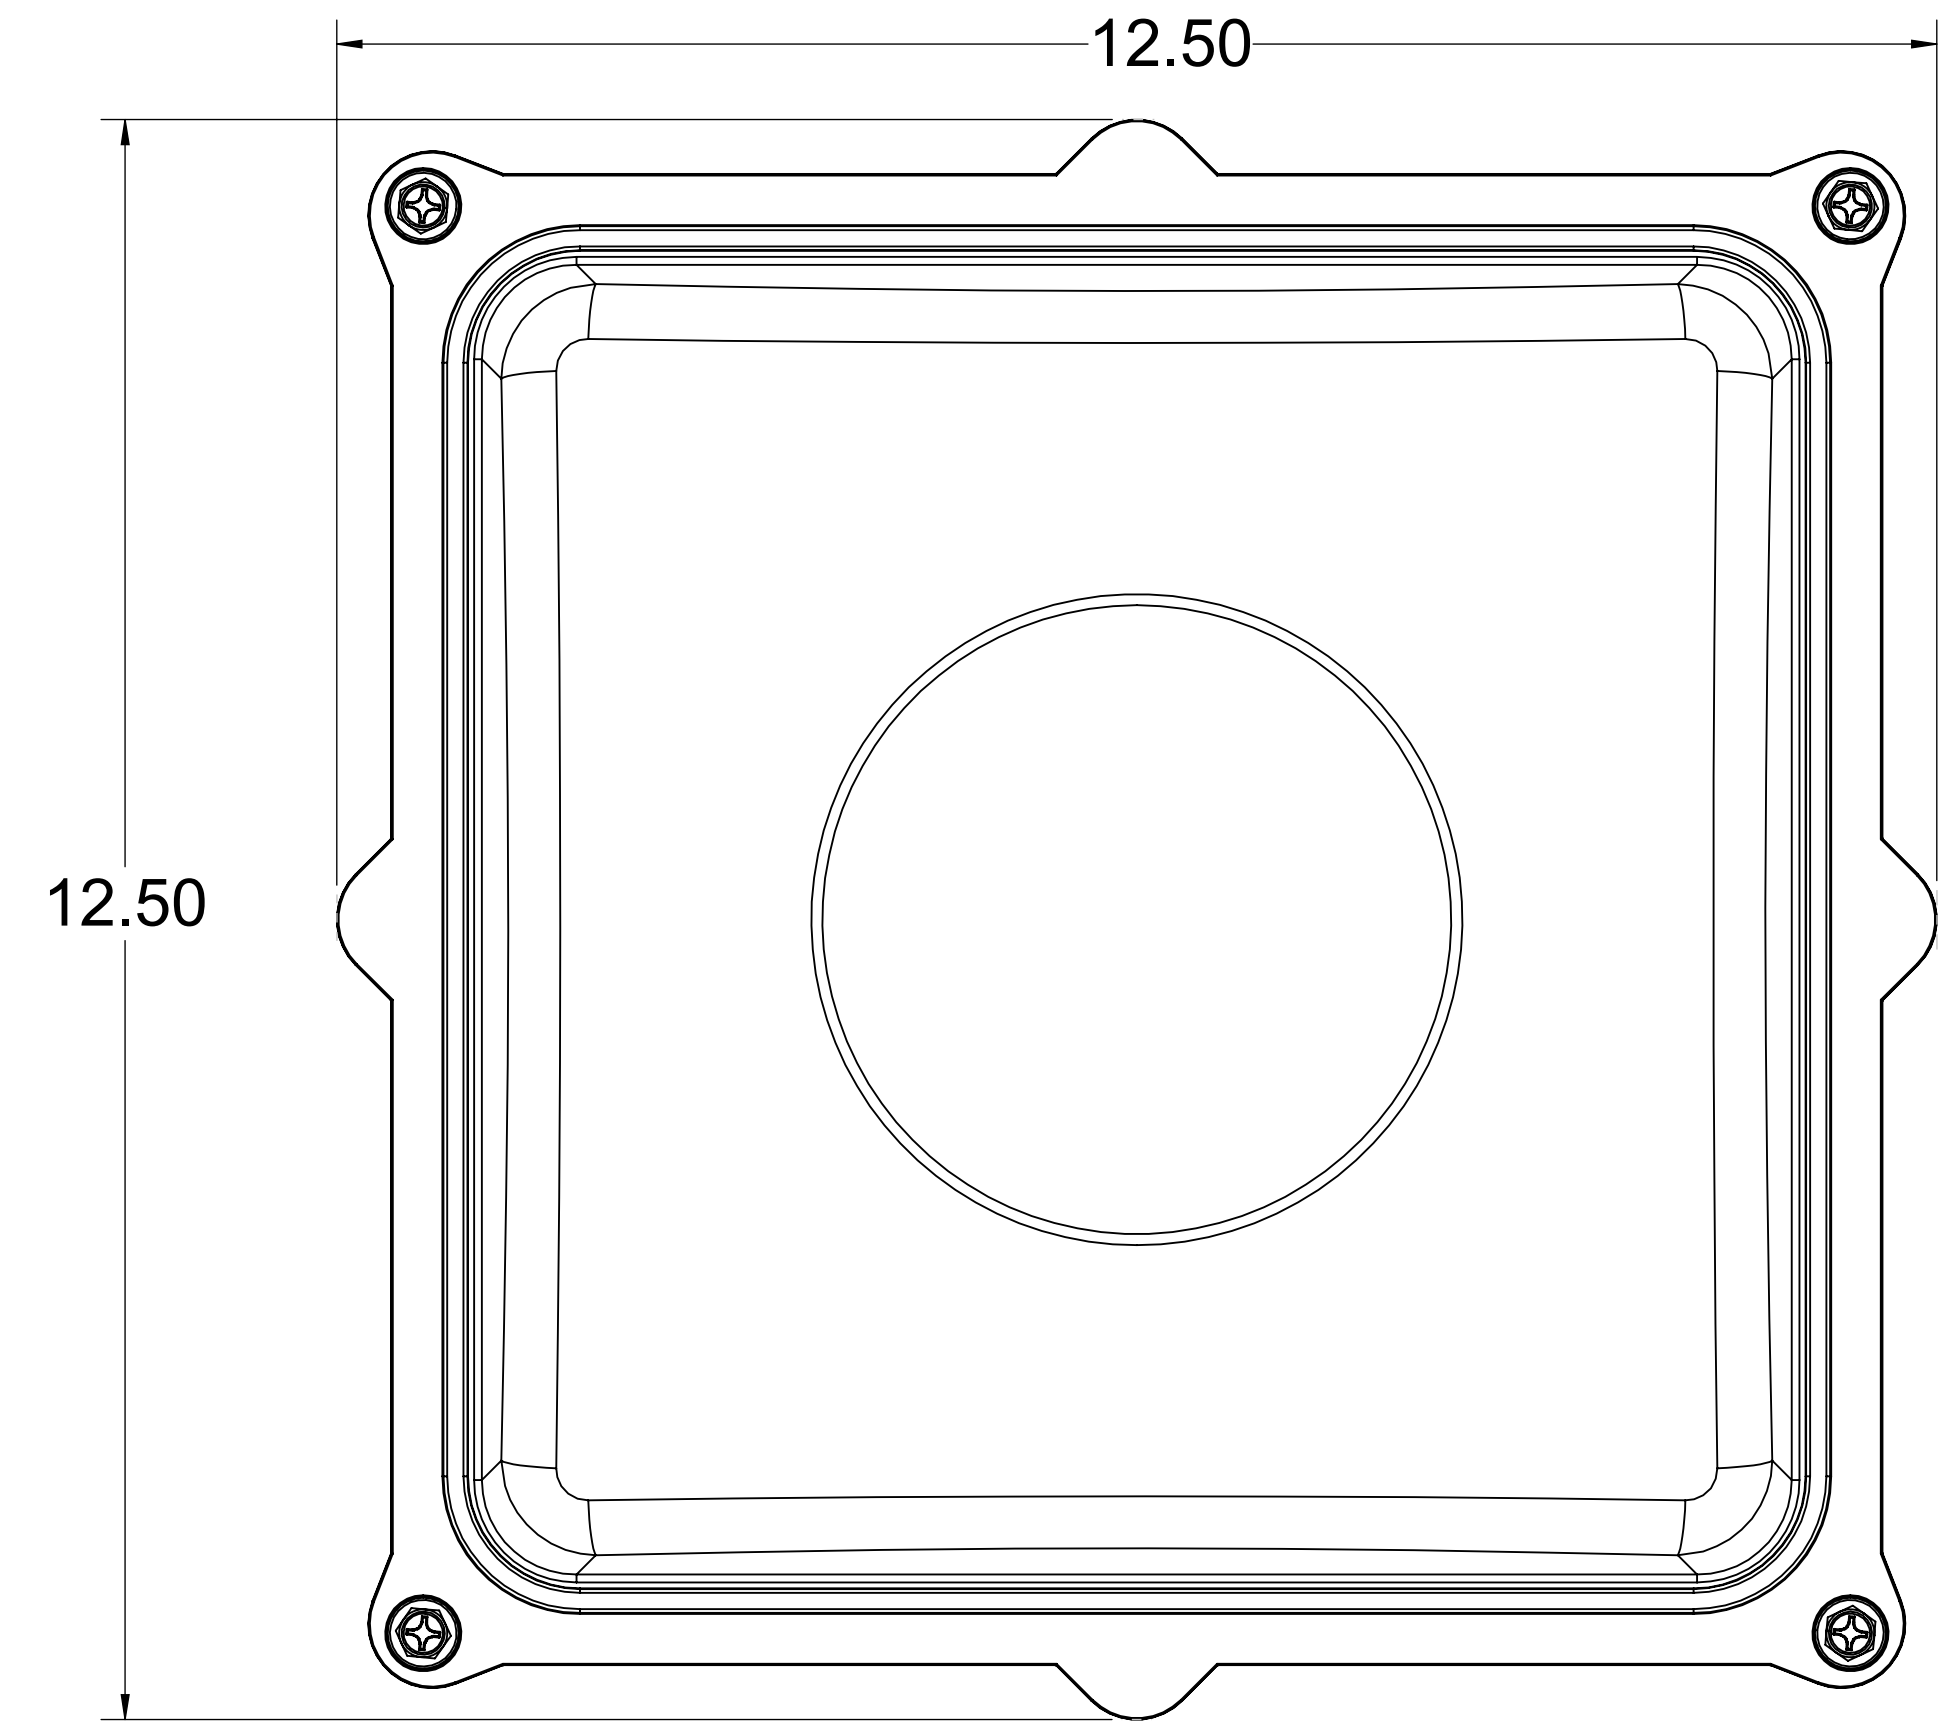

REVISIONS				
ZONE	REV.	DESCRIPTION	DATE	APPROVED
ALL	A	INITIAL RELEASE OF LLS360 GENERATION 2	9/5/24	9/5/24

LLS MODEL NUMBER	DESCRIPTION	NSN
LLS360-MILX1-8-40-SD	LIGHT, SSL10W, 120VAC, STANDARD MOUNT, NON-EMERGENCY, WHITE	
LLS360-MILX2-8-40-SD	LIGHT, SSL20W, 120VAC, STANDARD MOUNT, NON-EMERGENCY, WHITE	
LLS360-MILX3-8-40-SD	LIGHT, SSL30W, 120VAC, STANDARD MOUNT, NON-EMERGENCY, WHITE	
LLS360-MILX1-8-40-SD-RW	LIGHT, SSL10W, 120VAC, STANDARD MOUNT, NON-EMERGENCY, RED/WHITE	
LLS360-MILX2-8-40-SD-RW	LIGHT, SSL20W, 120VAC, STANDARD MOUNT, NON-EMERGENCY, RED/WHITE	
LLS360-MILX3-8-40-SD-RW	LIGHT, SSL30W, 120VAC, STANDARD MOUNT, NON-EMERGENCY, RED/WHITE	
LLS360-MILX3-8-40-SD-RW10	LIGHT, SSL30W, 120VAC, STANDARD MOUNT, NON-EMERGENCY, 10W RED/WHITE	
LLS360-MILX1-8-40-SD-CW	LIGHT, SSL10W, 120VAC, STANDARD MOUNT, NON-EMERGENCY, CYAN/WHITE	
LLS360-MILX2-8-40-SD-CW	LIGHT, SSL20W, 120VAC, STANDARD MOUNT, NON-EMERGENCY, CYAN/WHITE	
LLS360-MILX3-8-40-SD-CW	LIGHT, SSL30W, 120VAC, STANDARD MOUNT, NON-EMERGENCY, CYAN/WHITE	
LLS360-MILX3-8-40-SD-RR	LIGHT, SSL15W, 120VAC, STANDARD MOUNT, NON-EMERGENCY, ALL RED	

FIXTURE WEIGHT (W/OUT CABLE) = 6 lbs - 6oz
115VAC, 60Hz, INPUT
10 - 30WATT, WHITE LIGHT OUTPUT
5-10 WATT, COLORED LIGHT OUTPUT
NON-EMERGENCY BACKUP TYPE

UNLESS OTHERWISE SPECIFIED: DIMENSIONS ARE IN INCHES TOLERANCES: ANGULAR ± .05DG TWO PLACE DECIMAL ±0.01 THREE PLACE DECIMAL ±0.005		NAME DARRELL P.	DATE 9/5/24
<small> PROPRIETARY AND CONFIDENTIAL THE INFORMATION CONTAINED IN THIS DRAWING IS THE SOLE PROPERTY OF [INSERT COMPANY NAME HERE]. ANY REPRODUCTION IN PART OR AS A WHOLE WITHOUT THE WRITTEN PERMISSION OF [INSERT COMPANY NAME HERE] IS PROHIBITED. </small>	MATERIAL DIECAST ALUMINUM	CHECKED DARRELL P.	REV A
	FINISH POWDERCOAT	ENG APPR. DARRELL P.	
	DO NOT SCALE DRAWING	MFG APPR. DARRELL P.	