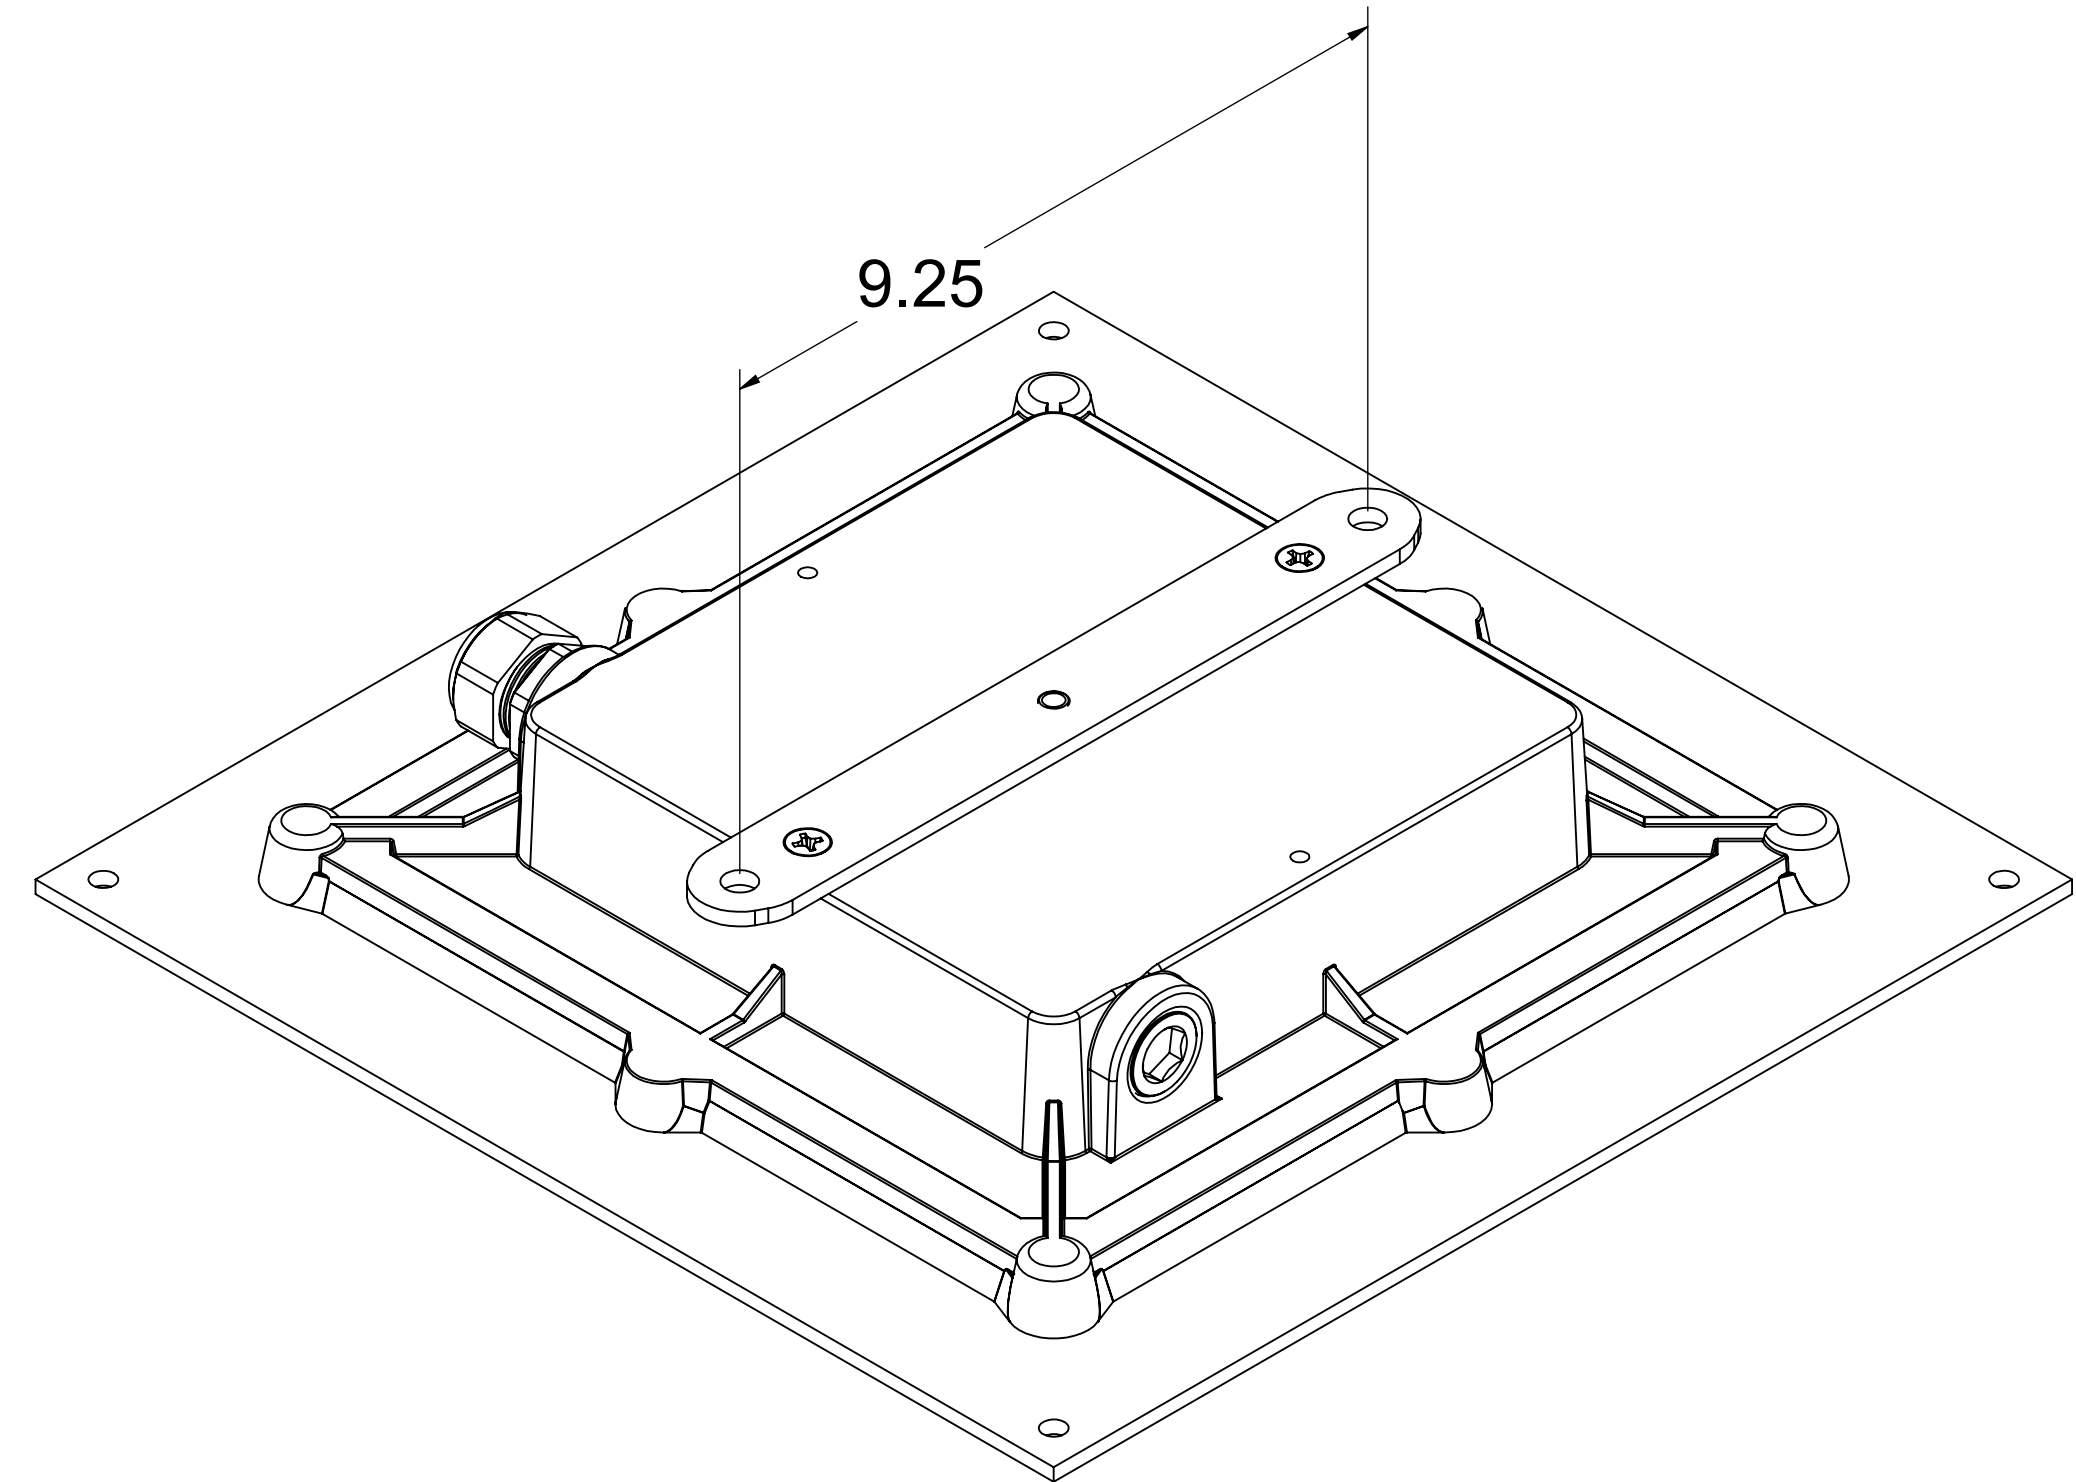

REVISIONS				
ZONE	REV.	DESCRIPTION	DATE	APPROVED
ALL	A	INITIAL RELEASE LLS360 GENERATION 2	9/6/24	9/6/24

FIXTURE WEIGHT (W/OUT CABLE) = 8 lbs - 7oz
115VAC, 60Hz, INPUT
10 - 30WATT, WHITE LIGHT OUTPUT
5-10 WATT COLORED LIGHT OUTPUT
NON-EMERGENCY BACKUP TYPE

LLS MODEL NUMBER	DESCRIPTION	NSN
LLS360-MILX1-8-40-FD	LIGHT, SSL10W, 120VAC, FLUSH MOUNT, NON-EMERGENCY, WHITE	
LLS360-MILX2-8-40-FD	LIGHT, SSL20W, 120VAC, FLUSH MOUNT, NON-EMERGENCY, WHITE	
LLS360-MILX3-8-40-FD	LIGHT, SSL30W, 120VAC, FLUSH MOUNT, NON-EMERGENCY, WHITE	
LLS360-MILX3-F-40-FD	LIGHT, SSL30W, 120VAC, FLUSH MOUNT, NON-EMERGENCY, WHITE	
LLS360-MILX1-8-40-FD-RW	LIGHT, SSL10W, 120VAC, FLUSH MOUNT, NON-EMERGENCY, RED/WHITE	
LLS360-MILX2-8-40-FD-RW	LIGHT, SSL20W, 120VAC, FLUSH MOUNT, NON-EMERGENCY, RED/WHITE	
LLS360-MILX3-8-40-FD-RW	LIGHT, SSL30W, 120VAC, FLUSH MOUNT, NON-EMERGENCY, RED/WHITE	
LLS360-MILX1-8-40-FD-RW10	LIGHT, SSL10W, 120VAC, FLUSH MOUNT, NON-EMERGENCY, 10W RED/WHITE	
LLS360-MILX2-8-40-FD-RW10	LIGHT, SSL20W, 120VAC, FLUSH MOUNT, NON-EMERGENCY, 10W RED/WHITE	
LLS360-MILX3-8-40-FD-RW10	LIGHT, SSL30W, 120VAC, FLUSH MOUNT, NON-EMERGENCY, 10W RED/WHITE	
LLS360-MILX3-F-40-FD-RR	LIGHT, SSL15W, 120VAC, FLUSH MOUNT, NON-EMERGENCY, ALL RED	
LLS360-MILX1-8-40-FD-CW	LIGHT, SSL10W, 120VAC, FLUSH MOUNT, NON-EMERGENCY, CYAN/WHITE	
LLS360-MILX2-8-40-FD-CW	LIGHT, SSL20W, 120VAC, FLUSH MOUNT, NON-EMERGENCY, CYAN/WHITE	
LLS360-MILX3-8-40-FD-CW	LIGHT, SSL30W, 120VAC, FLUSH MOUNT, NON-EMERGENCY, CYAN/WHITE	

UNLESS OTHERWISE SPECIFIED:
DIMENSIONS ARE IN INCHES
TOLERANCES:
ANGULAR ± .05 DEG
TWO PLACE DECIMAL ±0.01
THREE PLACE DECIMAL ±0.005

PROPRIETARY AND CONFIDENTIAL	MATERIAL: DIECAST ALUMINUM	CHECKED: DARRELL P.	NAME: DARRELL P.	DATE: 9/6/24
THE INFORMATION CONTAINED IN THIS DRAWING IS THE SOLE PROPERTY OF <INSERT COMPANY NAME HERE>. ANY REPRODUCTION IN PART OR AS A WHOLE WITHOUT THE WRITTEN PERMISSION OF <INSERT COMPANY NAME HERE> IS PROHIBITED.	FINISH: POWDERCOAT	ENG APPR: DARRELL P.		
	DO NOT SCALE DRAWING	MFG APPR: DARRELL P.		

LLS360, GEN2, FLUSH MNT, NON-EM
SIZE: D DWG. NO.: LLS360-MILXX-X-40-FD-XX REV: A
SCALE: 2:3 CAGE CODE: 6Q972 SHEET 1 OF 2