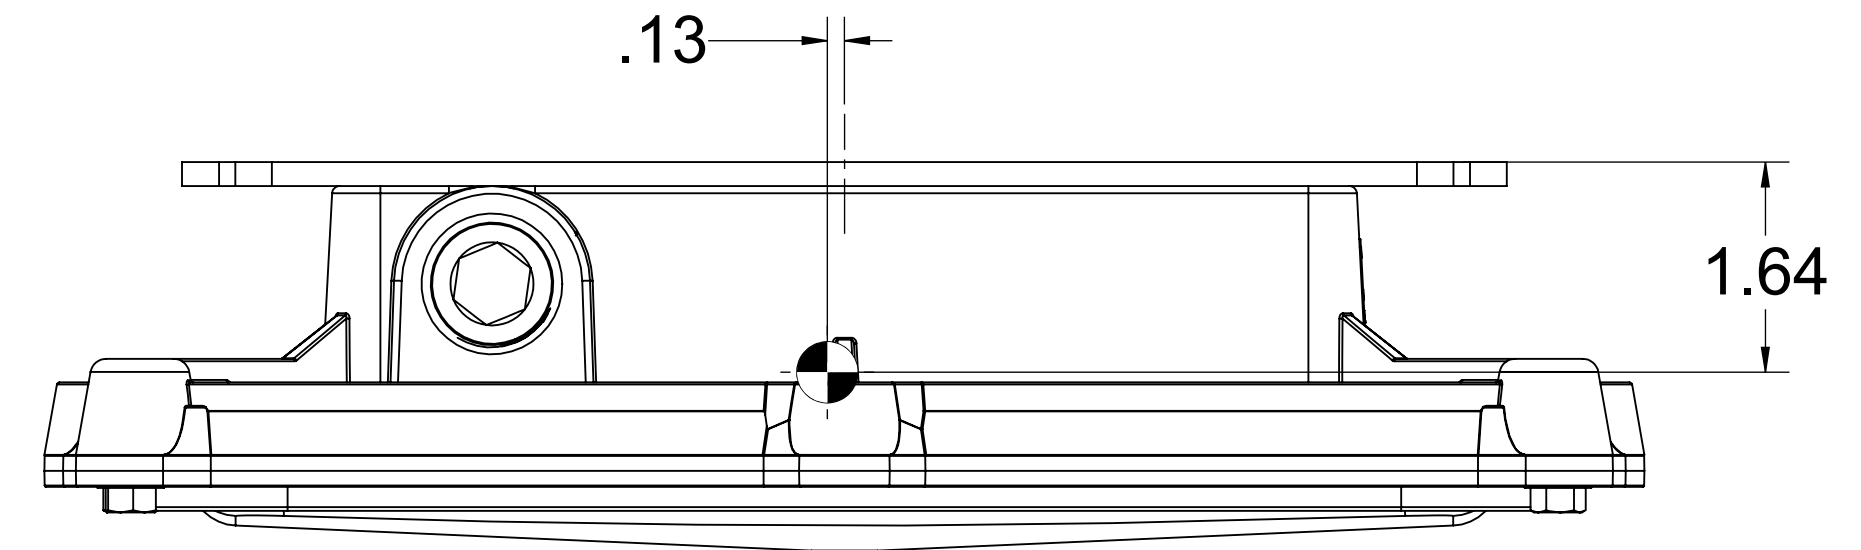

REVISIONS				
ZONE	REV.	DESCRIPTION	DATE	APPROVED
ALL	A	INITIAL RELEASE OF LLS360 GENERATION 2	9/5/24	9/5/24
PAGE 2	A1	FIXED NUMBERING	1/16/26	1/16/26

FIXTURE WEIGHT (W/OUT CABLE) = 6 lbs - 6oz
115VAC, 60Hz, INPUT
10 - 30WATT, WHITE LIGHT OUTPUT
5 WATT, COLORED LIGHT OUTPUT
NON-EMERGENCY BACKUP TYPE

LLS MODEL NUMBER	DESCRIPTION	NSN
LLS360-MILX1-F-40-SD	LIGHT, SSL10W, 120VAC, STANDARD MOUNT, NON-EMERGENCY, WHITE, FLAT LENS	
LLS360-MILX2-F-40-SD	LIGHT, SSL20W, 120VAC, STANDARD MOUNT, NON-EMERGENCY, WHITE, FLAT LENS	
LLS360-MILX3-F-40-SD	LIGHT, SSL30W, 120VAC, STANDARD MOUNT, NON-EMERGENCY, WHITE, FLAT LENS	
LLS360-MILX1-F-40-SD-RW	LIGHT, SSL10W, 120VAC, STANDARD MOUNT, NON-EMERGENCY, RED/WHITE, FLAT LENS	
LLS360-MILX2-F-40-SD-RW	LIGHT, SSL20W, 120VAC, STANDARD MOUNT, NON-EMERGENCY, RED/WHITE, FLAT LENS	
LLS360-MILX3-F-40-SD-RW	LIGHT, SSL30W, 120VAC, STANDARD MOUNT, NON-EMERGENCY, RED/WHITE, FLAT LENS	
LLS360-MILX1-F-40-SD-CW	LIGHT, SSL10W, 120VAC, STANDARD MOUNT, NON-EMERGENCY, CYAN/WHITE, FLAT LENS	
LLS360-MILX2-F-40-SD-CW	LIGHT, SSL20W, 120VAC, STANDARD MOUNT, NON-EMERGENCY, CYAN/WHITE, FLAT LENS	
LLS360-MILX3-F-40-SD-CW	LIGHT, SSL30W, 120VAC, STANDARD MOUNT, NON-EMERGENCY, CYAN/WHITE, FLAT LENS	

UNLESS OTHERWISE SPECIFIED:
DIMENSIONS ARE IN INCHES
TOLERANCES:
ANGULAR: ± 1 DEG
TWO PLACE DECIMAL ±0.01
THREE PLACE DECIMAL ±0.005

PROPRIETARY AND CONFIDENTIAL
THE INFORMATION CONTAINED IN THIS DRAWING IS THE SOLE PROPERTY OF [INSERT COMPANY NAME HERE]. ANY REPRODUCTION IN PART OR AS A WHOLE WITHOUT THE WRITTEN PERMISSION OF [INSERT COMPANY NAME HERE] IS PROHIBITED.

MATERIAL: DIECAST ALUMINUM	CHECKED: DARRELL P.	NAME: DARRELL P.	DATE: 9/5/24
FINISH: POWDERCOAT	ENG APPR: DARRELL P.	SCALE: 2:3	
DO NOT SCALE DRAWING	MFG APPR: DARRELL P.		

LLS360, GEN2, STANDARD MNT, NON-EM, FLAT LENS
SIZE: D DWG. NO.: LLS360-MILXX-F-40-SD-XX REV: A
SCALE: 2:3 CAGE CODE: 6Q972 SHEET 1 OF 2