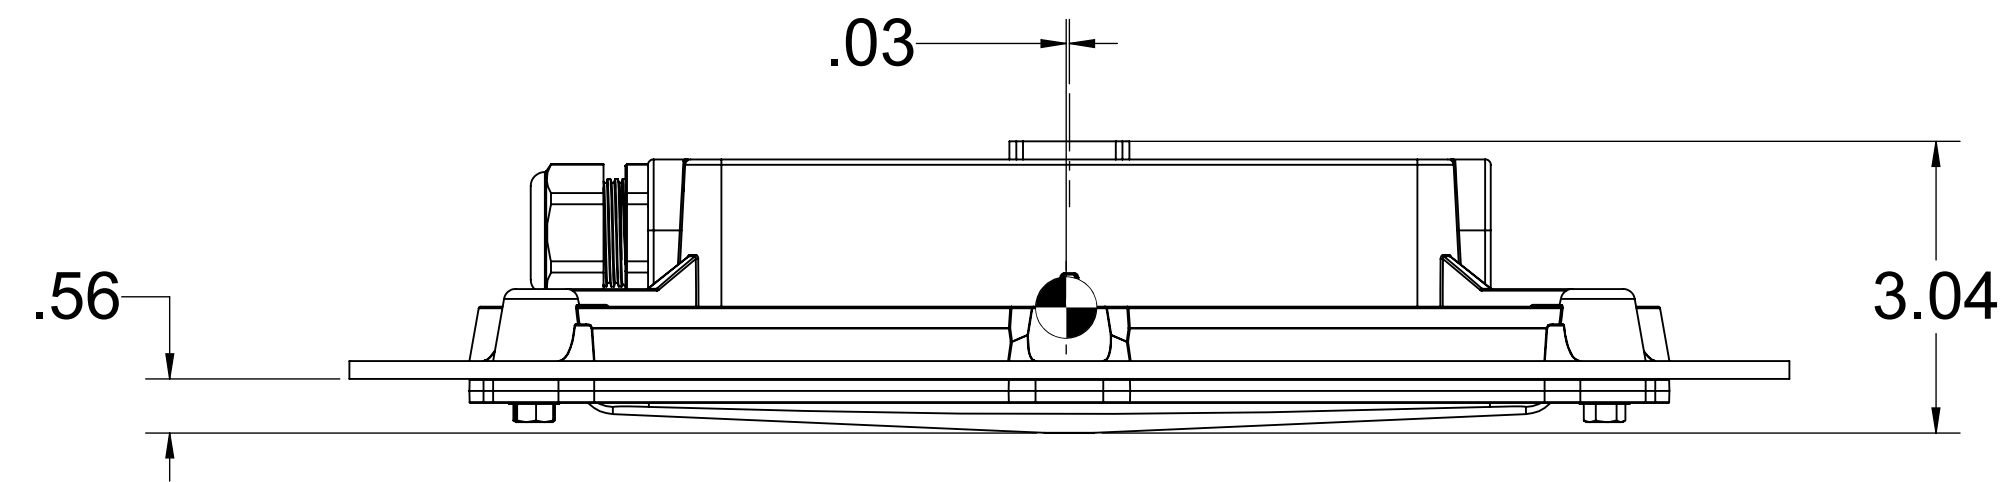

REVISIONS				
ZONE	REV.	DESCRIPTION	DATE	APPROVED
ALL	A	INITIAL RELEASE LLS360 GENERATION 2	9/6/24	9/6/24

FIXTURE WEIGHT (W/OUT CABLE) = 8 lbs - 7oz
115VAC, 60Hz, INPUT
10 - 30WATT, WHITE LIGHT OUTPUT
5-10 WATT COLORED LIGHT OUTPUT
NON-EMERGENCY BACKUP TYPE

LLS MODEL NUMBER	DESCRIPTION	NSN
LLS360-MILX1-8-40-FD	LIGHT, SSL10W, 120VAC, FLUSH MOUNT, NON-EMERGENCY, WHITE	
LLS360-MILX2-8-40-FD	LIGHT, SSL20W, 120VAC, FLUSH MOUNT, NON-EMERGENCY, WHITE	
LLS360-MILX3-8-40-FD	LIGHT, SSL30W, 120VAC, FLUSH MOUNT, NON-EMERGENCY, WHITE	
LLS360-MILX3-F-40-FD	LIGHT, SSL30W, 120VAC, FLUSH MOUNT, NON-EMERGENCY, WHITE	
LLS360-MILX1-8-40-FD-RW	LIGHT, SSL10W, 120VAC, FLUSH MOUNT, NON-EMERGENCY, RED/WHITE	
LLS360-MILX2-8-40-FD-RW	LIGHT, SSL20W, 120VAC, FLUSH MOUNT, NON-EMERGENCY, RED/WHITE	
LLS360-MILX3-8-40-FD-RW	LIGHT, SSL30W, 120VAC, FLUSH MOUNT, NON-EMERGENCY, RED/WHITE	
LLS360-MILX1-8-40-FD-RW10	LIGHT, SSL10W, 120VAC, FLUSH MOUNT, NON-EMERGENCY, 10W RED/WHITE	
LLS360-MILX2-8-40-FD-RW10	LIGHT, SSL20W, 120VAC, FLUSH MOUNT, NON-EMERGENCY, 10W RED/WHITE	
LLS360-MILX3-8-40-FD-RW10	LIGHT, SSL30W, 120VAC, FLUSH MOUNT, NON-EMERGENCY, 10W RED/WHITE	
LLS360-MILX3-F-40-FD-RR	LIGHT, SSL15W, 120VAC, FLUSH MOUNT, NON-EMERGENCY, ALL RED	
LLS360-MILX1-8-40-FD-CW	LIGHT, SSL10W, 120VAC, FLUSH MOUNT, NON-EMERGENCY, CYAN/WHITE	
LLS360-MILX2-8-40-FD-CW	LIGHT, SSL20W, 120VAC, FLUSH MOUNT, NON-EMERGENCY, CYAN/WHITE	
LLS360-MILX3-8-40-FD-CW	LIGHT, SSL30W, 120VAC, FLUSH MOUNT, NON-EMERGENCY, CYAN/WHITE	

UNLESS OTHERWISE SPECIFIED:
DIMENSIONS ARE IN INCHES
TOLERANCES:
ANGULAR ± .05 DEG
TWO PLACE DECIMAL ±0.01
THREE PLACE DECIMAL ±0.005

PROPRIETARY AND CONFIDENTIAL	MATERIAL: DIECAST ALUMINUM	CHECKED: DARRELL P.	NAME: DARRELL P.	DATE: 9/6/24
THE INFORMATION CONTAINED IN THIS DRAWING IS THE SOLE PROPERTY OF <INSERT COMPANY NAME HERE>. ANY REPRODUCTION IN PART OR AS A WHOLE WITHOUT THE WRITTEN PERMISSION OF <INSERT COMPANY NAME HERE> IS PROHIBITED.	FINISH: POWDERCOAT	ENG APPR: DARRELL P.		
	DO NOT SCALE DRAWING	MFG APPR: DARRELL P.		

LLS360, GEN2, FLUSH MNT, NON-EM
SIZE: D DWG. NO.: LLS360-MILXX-X-40-FD-XX REV: A
SCALE: 2:3 CAGE CODE: 6Q972 SHEET 1 OF 2