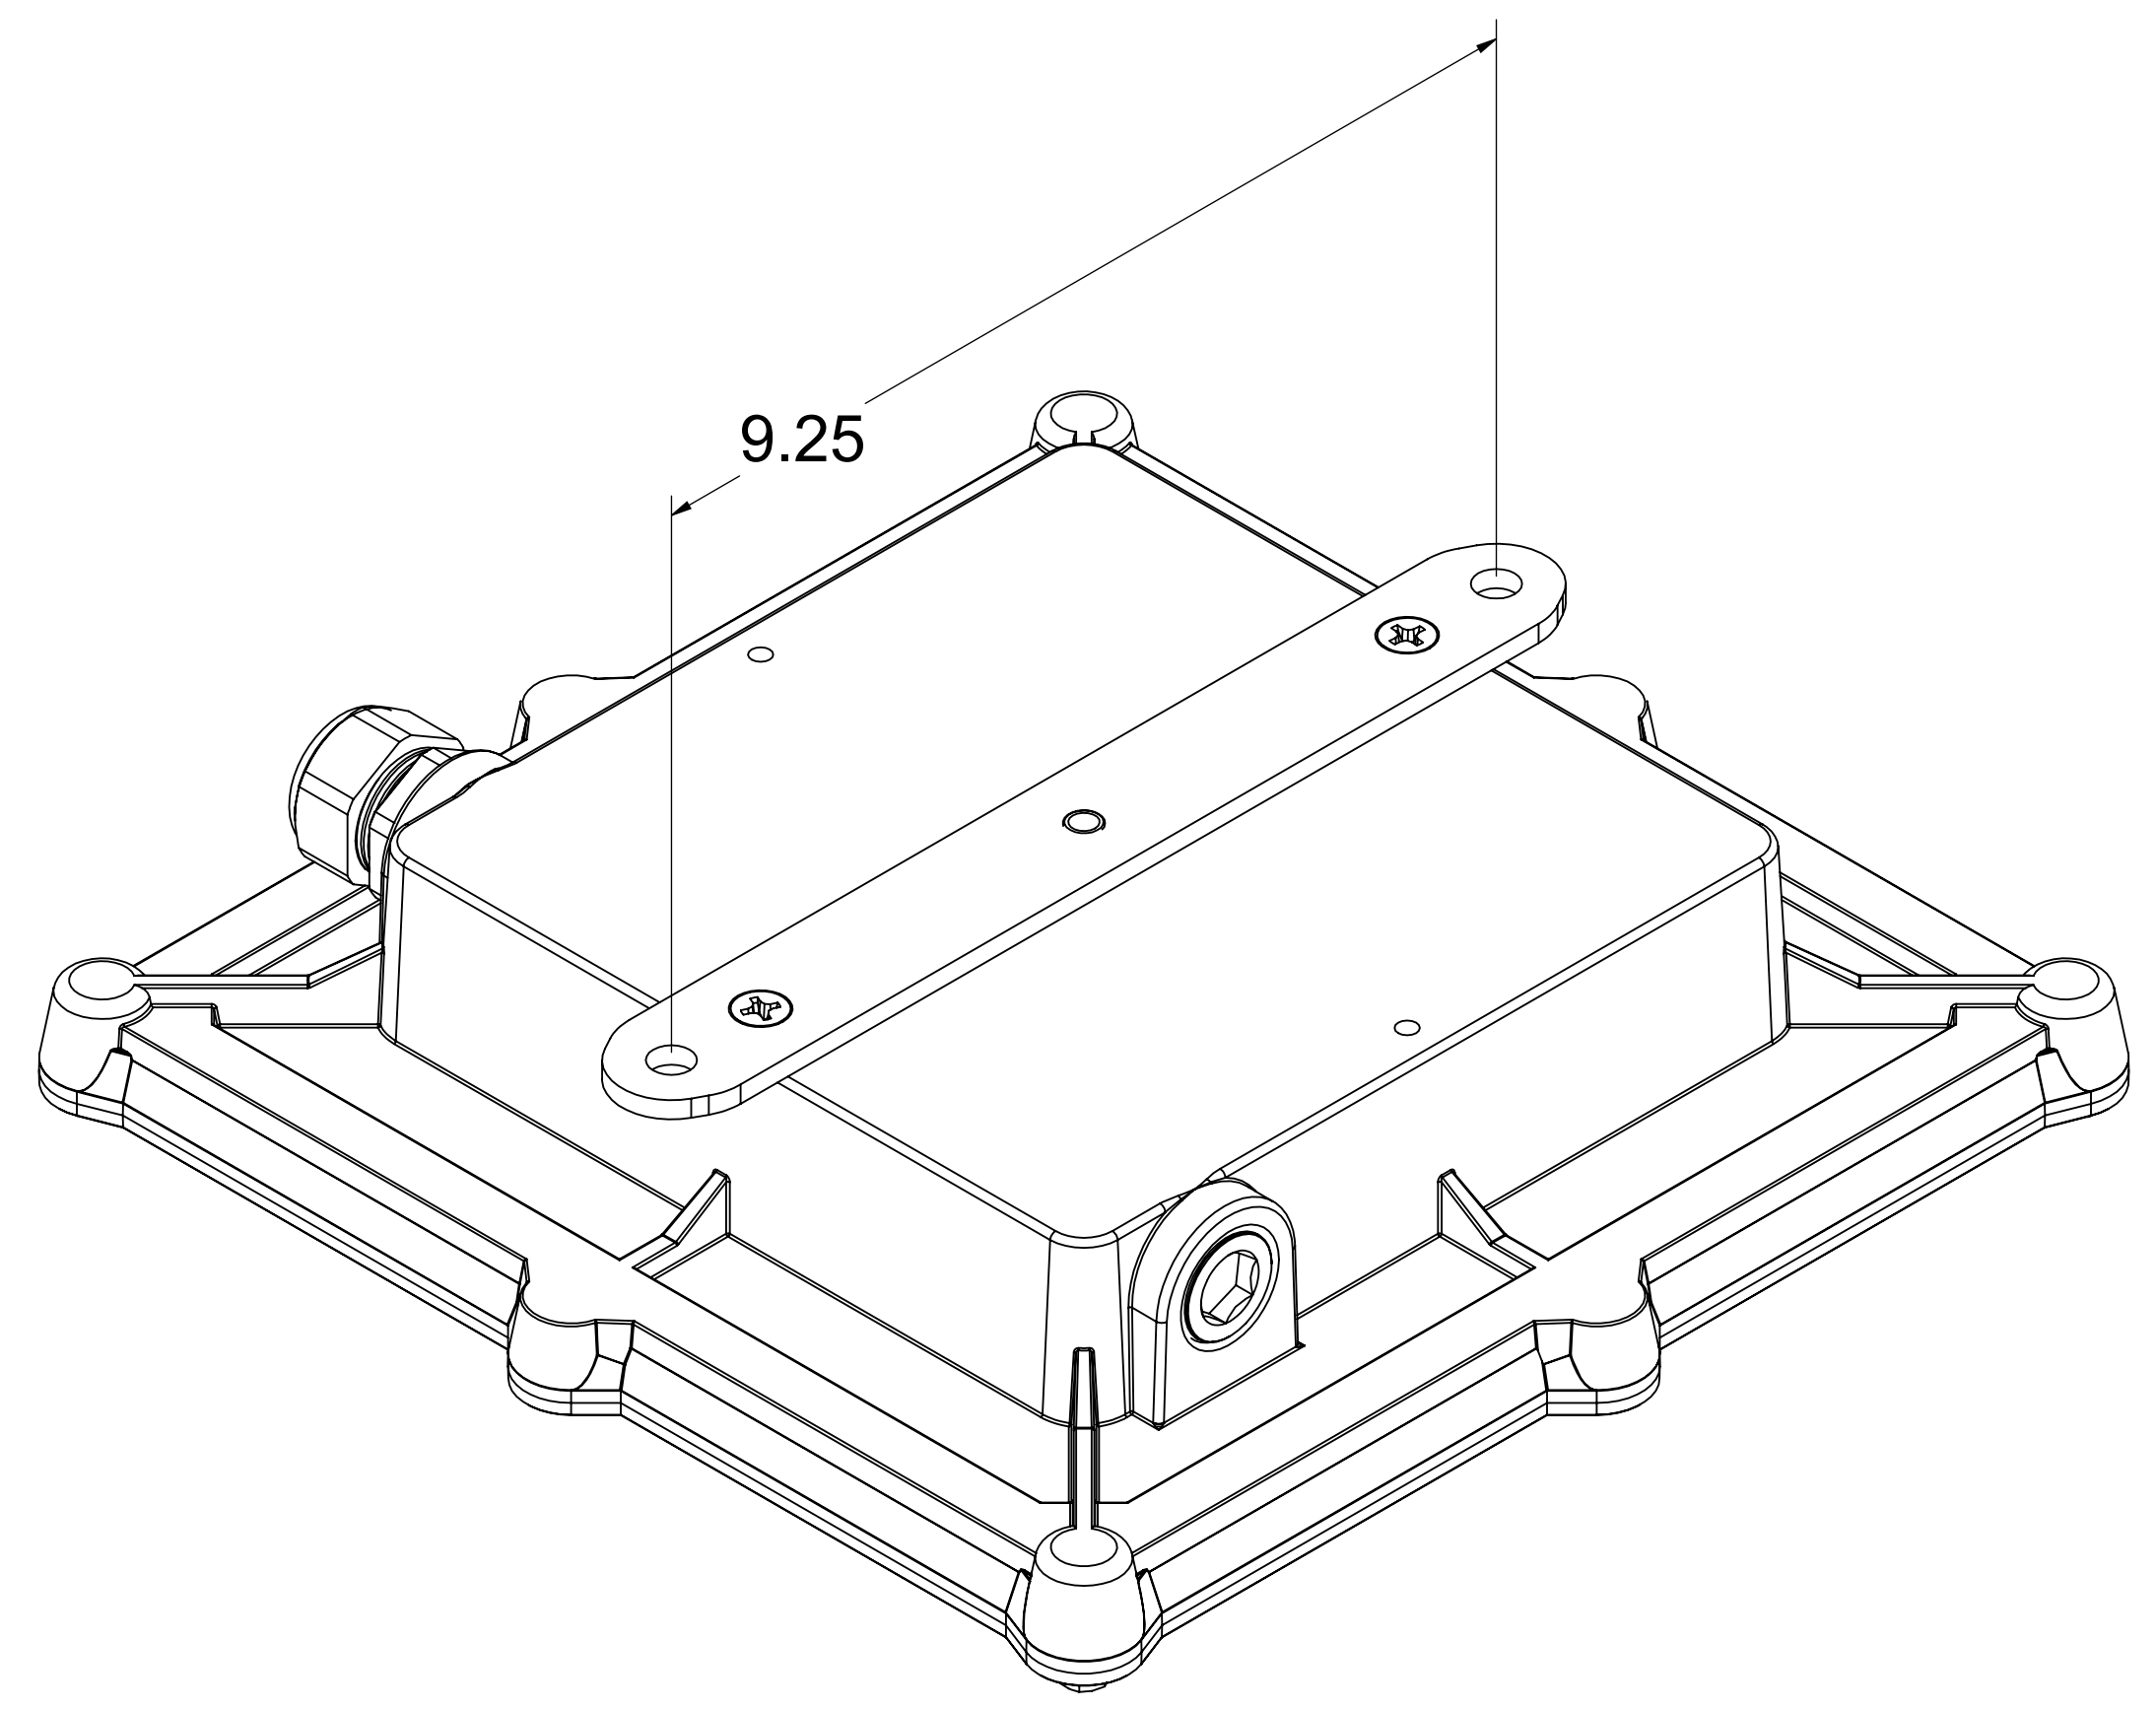

REVISIONS				
ZONE	REV.	DESCRIPTION	DATE	APPROVED
ALL	A	INITIAL RELEASE OF LLS360 GENERATION 2	9/5/24	9/5/24
PAGE 2	A1	FIXED NUMBERING	1/16/26	1/16/26

FIXTURE WEIGHT (W/OUT CABLE) = 6 lbs - 6oz
115VAC, 60Hz, INPUT
10 - 30WATT, WHITE LIGHT OUTPUT
5 WATT, COLORED LIGHT OUTPUT
NON-EMERGENCY BACKUP TYPE

LLS MODEL NUMBER	DESCRIPTION	NSN
LLS360-MILX1-F-40-SD	LIGHT, SSL10W, 120VAC, STANDARD MOUNT, NON-EMERGENCY, WHITE, FLAT LENS	
LLS360-MILX2-F-40-SD	LIGHT, SSL20W, 120VAC, STANDARD MOUNT, NON-EMERGENCY, WHITE, FLAT LENS	
LLS360-MILX3-F-40-SD	LIGHT, SSL30W, 120VAC, STANDARD MOUNT, NON-EMERGENCY, WHITE, FLAT LENS	
LLS360-MILX1-F-40-SD-RW	LIGHT, SSL10W, 120VAC, STANDARD MOUNT, NON-EMERGENCY, RED/WHITE, FLAT LENS	
LLS360-MILX2-F-40-SD-RW	LIGHT, SSL20W, 120VAC, STANDARD MOUNT, NON-EMERGENCY, RED/WHITE, FLAT LENS	
LLS360-MILX3-F-40-SD-RW	LIGHT, SSL30W, 120VAC, STANDARD MOUNT, NON-EMERGENCY, RED/WHITE, FLAT LENS	
LLS360-MILX1-F-40-SD-CW	LIGHT, SSL10W, 120VAC, STANDARD MOUNT, NON-EMERGENCY, CYAN/WHITE, FLAT LENS	
LLS360-MILX2-F-40-SD-CW	LIGHT, SSL20W, 120VAC, STANDARD MOUNT, NON-EMERGENCY, CYAN/WHITE, FLAT LENS	
LLS360-MILX3-F-40-SD-CW	LIGHT, SSL30W, 120VAC, STANDARD MOUNT, NON-EMERGENCY, CYAN/WHITE, FLAT LENS	

UNLESS OTHERWISE SPECIFIED:
DIMENSIONS ARE IN INCHES
TOLERANCES:
ANGULAR: ± 1 DEG
TWO PLACE DECIMAL ±0.01
THREE PLACE DECIMAL ±0.005

PROPRIETARY AND CONFIDENTIAL
THE INFORMATION CONTAINED IN THIS DRAWING IS THE SOLE PROPERTY OF [INSERT COMPANY NAME HERE]. ANY REPRODUCTION IN PART OR AS A WHOLE WITHOUT THE WRITTEN PERMISSION OF [INSERT COMPANY NAME HERE] IS PROHIBITED.

MATERIAL: DIECAST ALUMINUM	CHECKED: DARRELL P.	NAME: DARRELL P.	DATE: 9/5/24
FINISH: POWDERCOAT	ENG APPR: DARRELL P.	SCALE: 2:3	
DO NOT SCALE DRAWING	MFG APPR: DARRELL P.		

LLS360, GEN2, STANDARD MNT, NON-EM, FLAT LENS
SIZE: D DWG. NO.: LLS360-MILXX-F-40-SD-XX REV: A
SCALE: 2:3 CAGE CODE: 6Q972 SHEET 1 OF 2