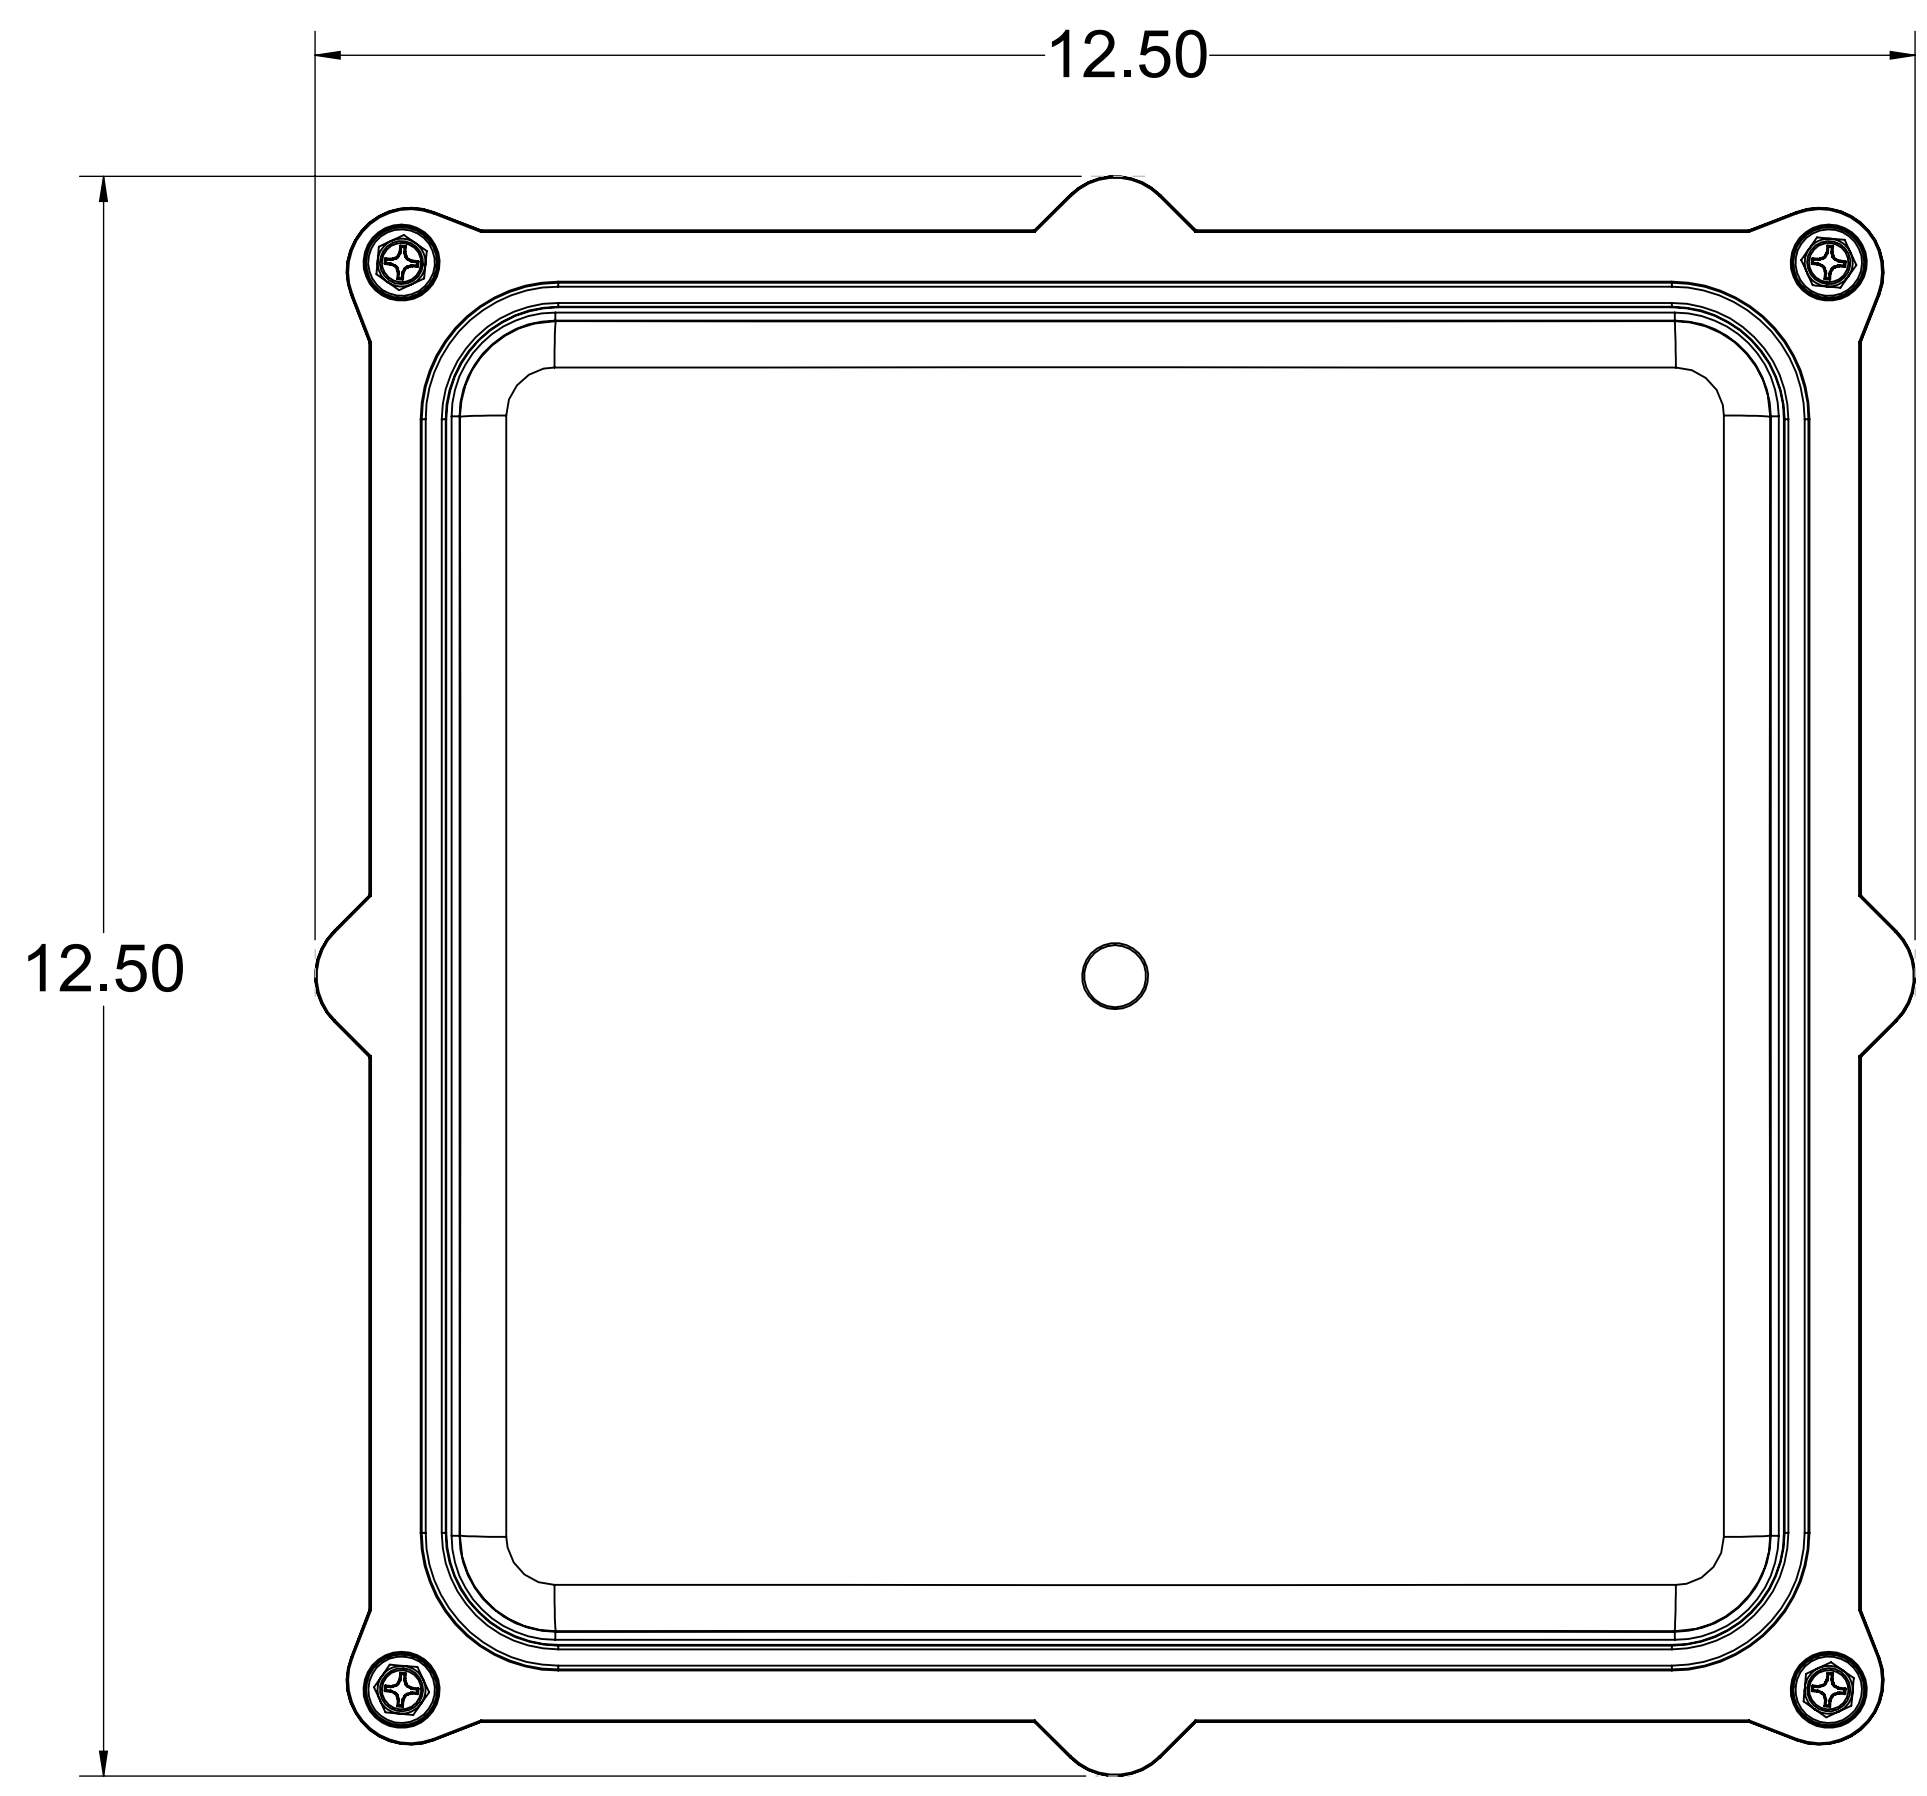

REVISIONS				
ZONE	REV.	DESCRIPTION	DATE	APPROVED
ALL	A	INITIAL RELEASE OF LLS360 GENERATION 2	9/5/24	9/5/24
PAGE 2	A1	FIXED NUMBERING	1/16/26	1/16/26

FIXTURE WEIGHT (W/OUT CABLE) = 6 lbs - 6oz
115VAC, 60Hz, INPUT
10 - 30WATT, WHITE LIGHT OUTPUT
5 WATT, COLORED LIGHT OUTPUT
NON-EMERGENCY BACKUP TYPE

LLS MODEL NUMBER	DESCRIPTION	NSN
LLS360-MILX1-F-40-SD	LIGHT, SSL10W, 120VAC, STANDARD MOUNT, NON-EMERGENCY, WHITE, FLAT LENS	
LLS360-MILX2-F-40-SD	LIGHT, SSL20W, 120VAC, STANDARD MOUNT, NON-EMERGENCY, WHITE, FLAT LENS	
LLS360-MILX3-F-40-SD	LIGHT, SSL30W, 120VAC, STANDARD MOUNT, NON-EMERGENCY, WHITE, FLAT LENS	
LLS360-MILX1-F-40-SD-RW	LIGHT, SSL10W, 120VAC, STANDARD MOUNT, NON-EMERGENCY, RED/WHITE, FLAT LENS	
LLS360-MILX2-F-40-SD-RW	LIGHT, SSL20W, 120VAC, STANDARD MOUNT, NON-EMERGENCY, RED/WHITE, FLAT LENS	
LLS360-MILX3-F-40-SD-RW	LIGHT, SSL30W, 120VAC, STANDARD MOUNT, NON-EMERGENCY, RED/WHITE, FLAT LENS	
LLS360-MILX1-F-40-SD-CW	LIGHT, SSL10W, 120VAC, STANDARD MOUNT, NON-EMERGENCY, CYAN/WHITE, FLAT LENS	
LLS360-MILX2-F-40-SD-CW	LIGHT, SSL20W, 120VAC, STANDARD MOUNT, NON-EMERGENCY, CYAN/WHITE, FLAT LENS	
LLS360-MILX3-F-40-SD-CW	LIGHT, SSL30W, 120VAC, STANDARD MOUNT, NON-EMERGENCY, CYAN/WHITE, FLAT LENS	

UNLESS OTHERWISE SPECIFIED:
DIMENSIONS ARE IN INCHES
TOLERANCES:
ANGULAR: ± 1 DEG
TWO PLACE DECIMAL ±0.01
THREE PLACE DECIMAL ±0.005

PROPRIETARY AND CONFIDENTIAL
THE INFORMATION CONTAINED IN THIS DRAWING IS THE SOLE PROPERTY OF [INSERT COMPANY NAME HERE]. ANY REPRODUCTION IN PART OR AS A WHOLE WITHOUT THE WRITTEN PERMISSION OF [INSERT COMPANY NAME HERE] IS PROHIBITED.

MATERIAL: DIECAST ALUMINUM	CHECKED: DARRELL P.	NAME: DARRELL P.	DATE: 9/5/24
FINISH: POWDERCOAT	ENG APPR: DARRELL P.	SCALE: 2:3	
DO NOT SCALE DRAWING	MFG APPR: DARRELL P.		

LLS360, GEN2, STANDARD MNT, NON-EM, FLAT LENS
SIZE: D DWG. NO.: LLS360-MILXX-F-40-SD-XX REV: A
SCALE: 2:3 CAGE CODE: 6Q972 SHEET 1 OF 2