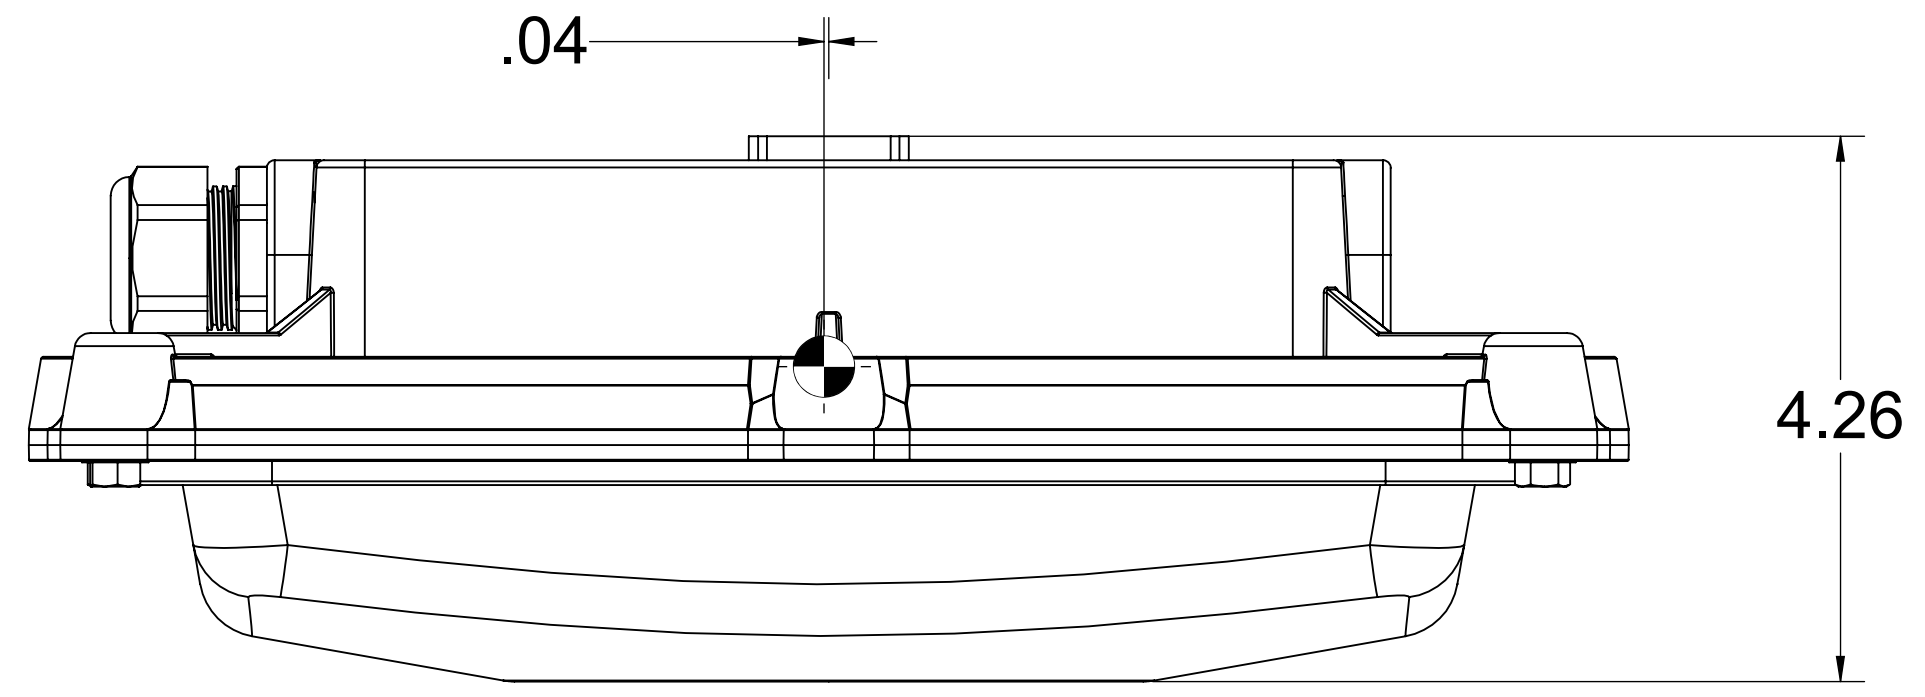

REVISIONS				
ZONE	REV.	DESCRIPTION	DATE	APPROVED
ALL	A	INITIAL RELEASE OF LLS360 GENERATION 2	9/5/24	9/5/24

LLS MODEL NUMBER	DESCRIPTION	NSN
LLS360-MILX1-8-40-SD	LIGHT, SSL10W, 120VAC, STANDARD MOUNT, NON-EMERGENCY, WHITE	
LLS360-MILX2-8-40-SD	LIGHT, SSL20W, 120VAC, STANDARD MOUNT, NON-EMERGENCY, WHITE	
LLS360-MILX3-8-40-SD	LIGHT, SSL30W, 120VAC, STANDARD MOUNT, NON-EMERGENCY, WHITE	
LLS360-MILX1-8-40-SD-RW	LIGHT, SSL10W, 120VAC, STANDARD MOUNT, NON-EMERGENCY, RED/WHITE	
LLS360-MILX2-8-40-SD-RW	LIGHT, SSL20W, 120VAC, STANDARD MOUNT, NON-EMERGENCY, RED/WHITE	
LLS360-MILX3-8-40-SD-RW	LIGHT, SSL30W, 120VAC, STANDARD MOUNT, NON-EMERGENCY, RED/WHITE	
LLS360-MILX3-8-40-SD-RW10	LIGHT, SSL30W, 120VAC, STANDARD MOUNT, NON-EMERGENCY, 10W RED/WHITE	
LLS360-MILX1-8-40-SD-CW	LIGHT, SSL10W, 120VAC, STANDARD MOUNT, NON-EMERGENCY, CYAN/WHITE	
LLS360-MILX2-8-40-SD-CW	LIGHT, SSL20W, 120VAC, STANDARD MOUNT, NON-EMERGENCY, CYAN/WHITE	
LLS360-MILX3-8-40-SD-CW	LIGHT, SSL30W, 120VAC, STANDARD MOUNT, NON-EMERGENCY, CYAN/WHITE	
LLS360-MILX3-8-40-SD-RR	LIGHT, SSL15W, 120VAC, STANDARD MOUNT, NON-EMERGENCY, ALL RED	

FIXTURE WEIGHT (W/OUT CABLE) = 6 lbs - 6oz
115VAC, 60Hz, INPUT
10 - 30WATT, WHITE LIGHT OUTPUT
5-10 WATT, COLORED LIGHT OUTPUT
NON-EMERGENCY BACKUP TYPE

UNLESS OTHERWISE SPECIFIED: DIMENSIONS ARE IN INCHES TOLERANCES: ANGULAR ± .05DG TWO PLACE DECIMAL ±0.01 THREE PLACE DECIMAL ±0.005		NAME DARRELL P.	DATE 9/5/24
PROPRIETARY AND CONFIDENTIAL THE INFORMATION CONTAINED IN THIS DRAWING IS THE SOLE PROPERTY OF [INSERT COMPANY NAME HERE]. ANY REPRODUCTION IN PART OR AS A WHOLE WITHOUT THE WRITTEN PERMISSION OF [INSERT COMPANY NAME HERE] IS PROHIBITED.	MATERIAL DIECAST ALUMINUM	CHECKED DARRELL P.	REV A
	FINISH POWDERCOAT	ENG APPR. DARRELL P.	
	DO NOT SCALE DRAWING	MFG APPR. DARRELL P.	

LLS360, GEN2, STANDARD MNT, NON-EM
D LLS360-MILX-8-40-SD-XX
SCALE: 2:3 CAGE CODE: 6Q972 SHEET 1 OF 2