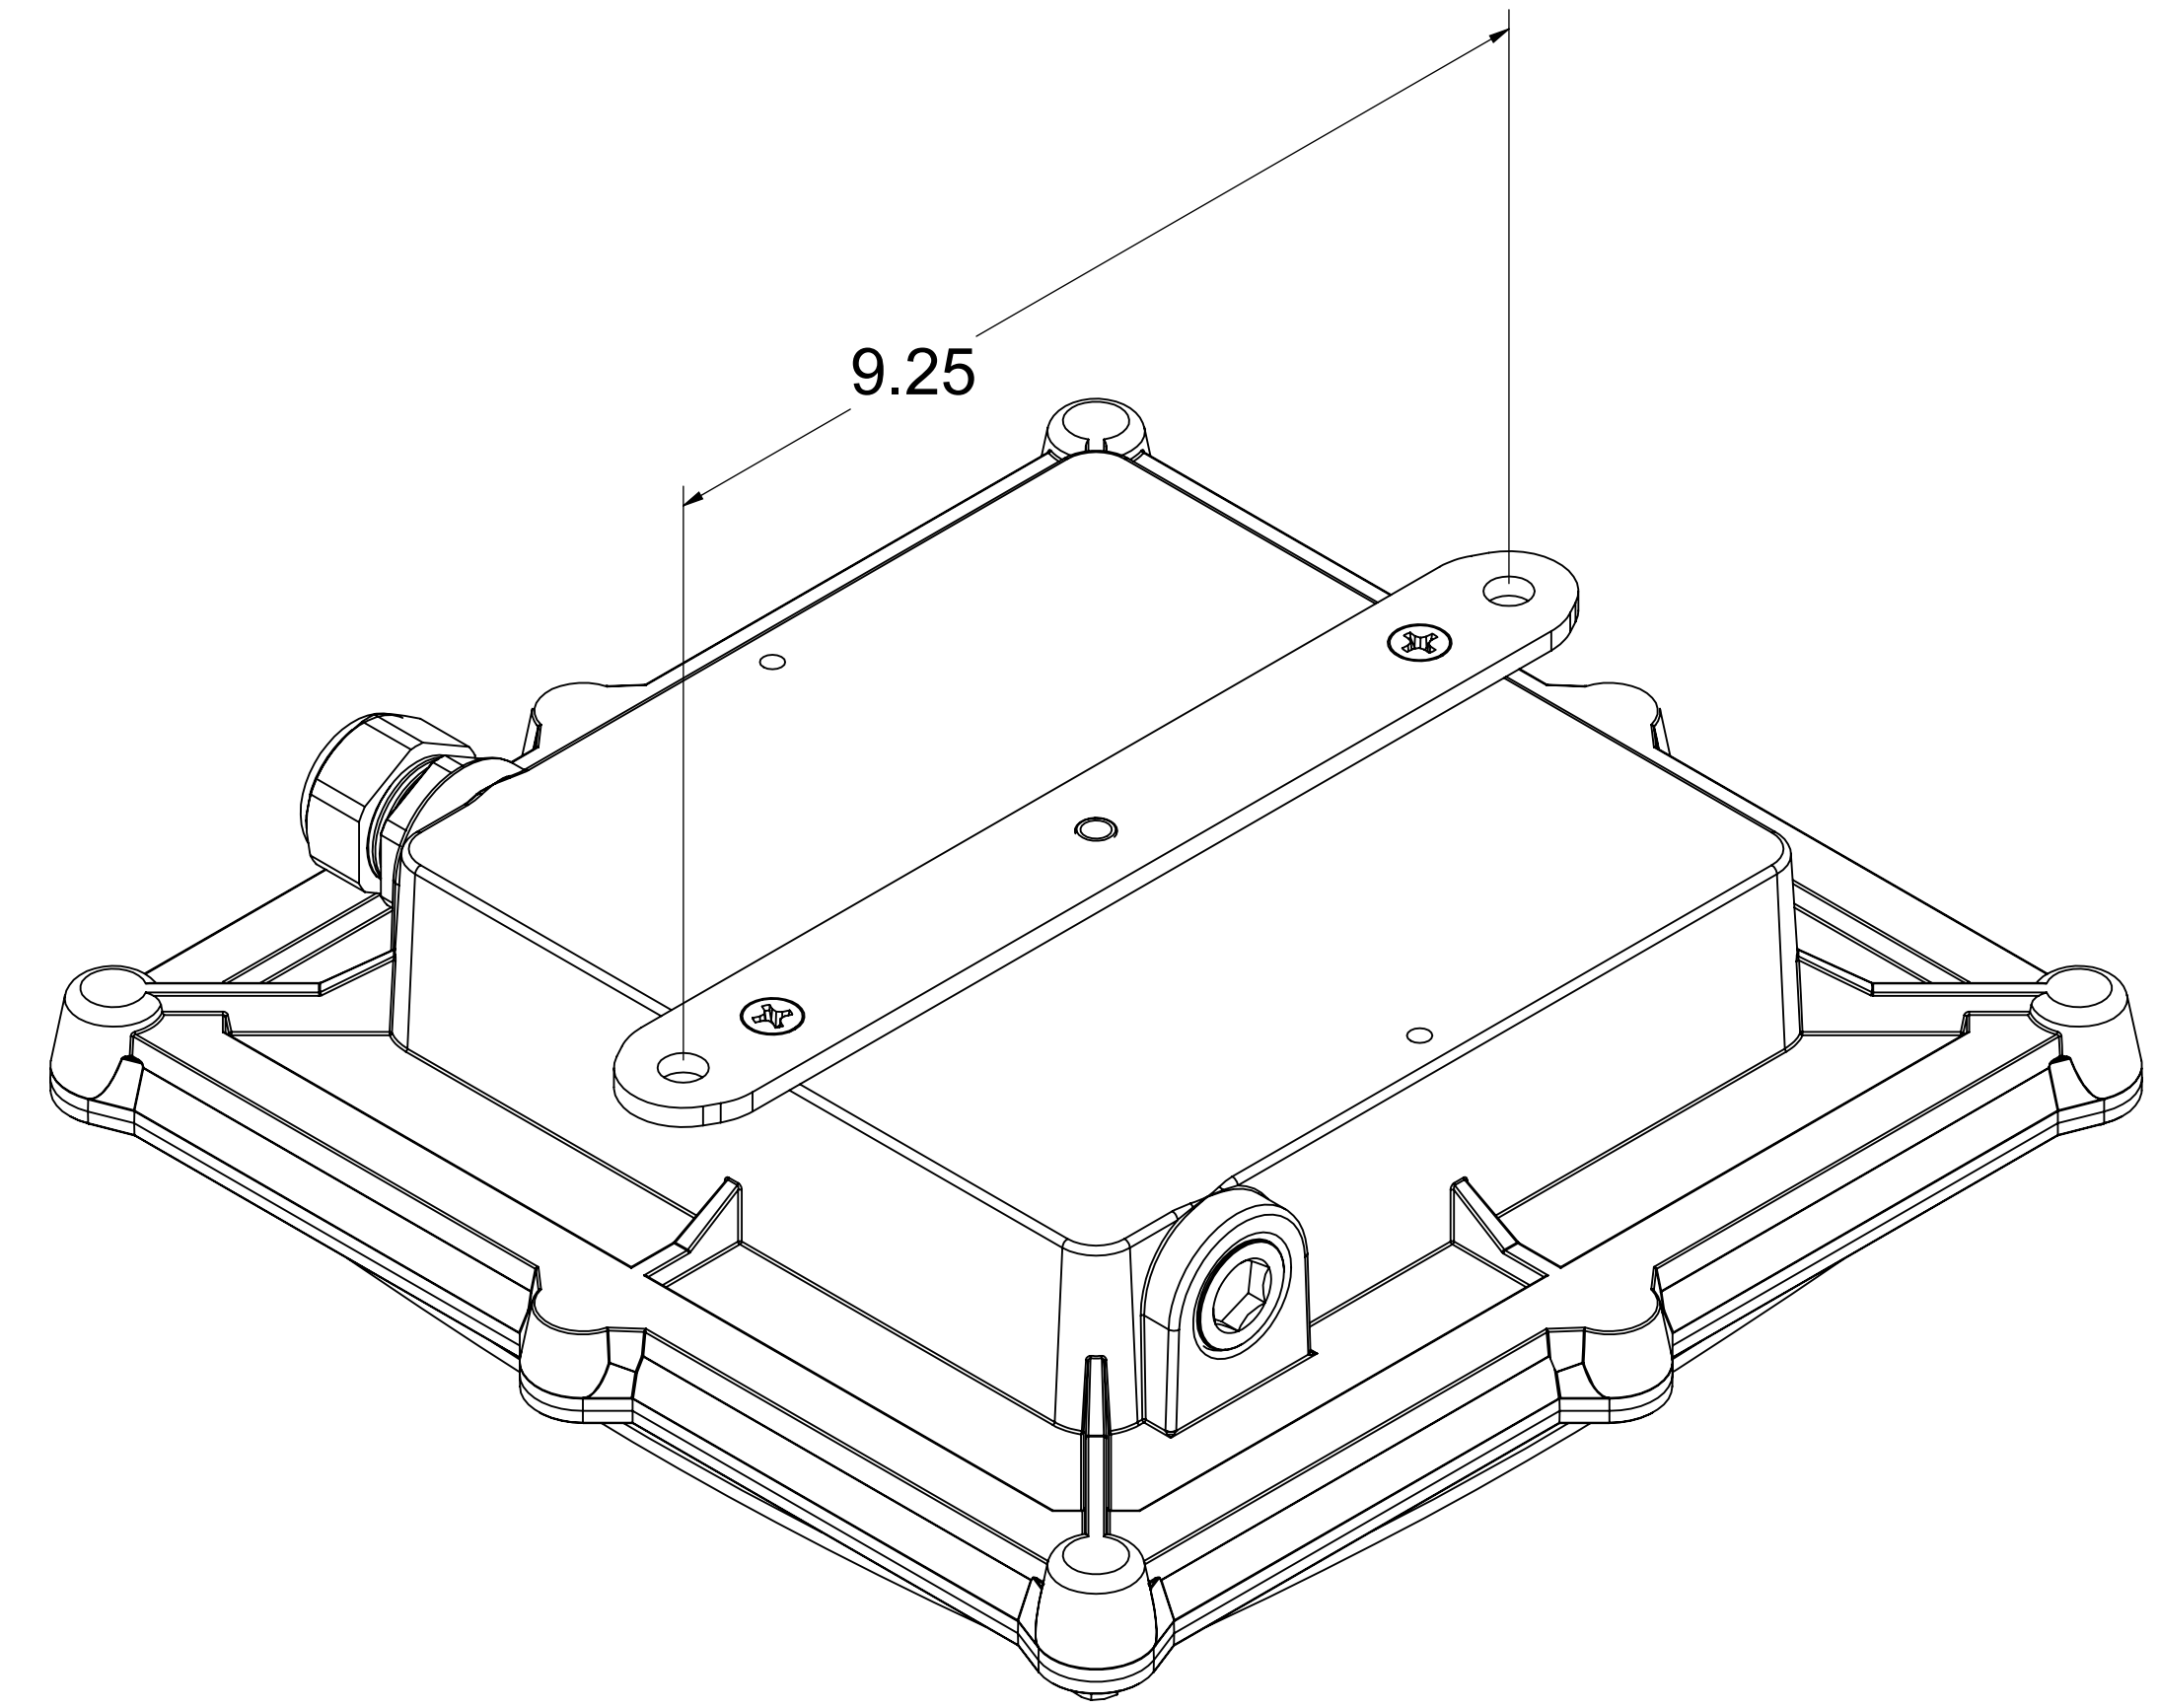

REVISIONS				
ZONE	REV.	DESCRIPTION	DATE	APPROVED
ALL	A	INITIAL RELEASE OF LLS360 GENERATION 2	9/5/24	9/5/24

LLS MODEL NUMBER	DESCRIPTION	NSN
LLS360-MILX1-8-40-SD	LIGHT, SSL10W, 120VAC, STANDARD MOUNT, NON-EMERGENCY, WHITE	
LLS360-MILX2-8-40-SD	LIGHT, SSL20W, 120VAC, STANDARD MOUNT, NON-EMERGENCY, WHITE	
LLS360-MILX3-8-40-SD	LIGHT, SSL30W, 120VAC, STANDARD MOUNT, NON-EMERGENCY, WHITE	
LLS360-MILX1-8-40-SD-RW	LIGHT, SSL10W, 120VAC, STANDARD MOUNT, NON-EMERGENCY, RED/WHITE	
LLS360-MILX2-8-40-SD-RW	LIGHT, SSL20W, 120VAC, STANDARD MOUNT, NON-EMERGENCY, RED/WHITE	
LLS360-MILX3-8-40-SD-RW	LIGHT, SSL30W, 120VAC, STANDARD MOUNT, NON-EMERGENCY, RED/WHITE	
LLS360-MILX3-8-40-SD-RW10	LIGHT, SSL30W, 120VAC, STANDARD MOUNT, NON-EMERGENCY, 10W RED/WHITE	
LLS360-MILX1-8-40-SD-CW	LIGHT, SSL10W, 120VAC, STANDARD MOUNT, NON-EMERGENCY, CYAN/WHITE	
LLS360-MILX2-8-40-SD-CW	LIGHT, SSL20W, 120VAC, STANDARD MOUNT, NON-EMERGENCY, CYAN/WHITE	
LLS360-MILX3-8-40-SD-CW	LIGHT, SSL30W, 120VAC, STANDARD MOUNT, NON-EMERGENCY, CYAN/WHITE	
LLS360-MILX3-8-40-SD-RR	LIGHT, SSL15W, 120VAC, STANDARD MOUNT, NON-EMERGENCY, ALL RED	

FIXTURE WEIGHT (W/OUT CABLE) = 6 lbs - 6oz
115VAC, 60Hz, INPUT
10 - 30WATT, WHITE LIGHT OUTPUT
5-10 WATT, COLORED LIGHT OUTPUT
NON-EMERGENCY BACKUP TYPE

UNLESS OTHERWISE SPECIFIED: DIMENSIONS ARE IN INCHES TOLERANCES: ANGULAR ± .05DG TWO PLACE DECIMAL ±0.01 THREE PLACE DECIMAL ±0.005		NAME DARRELL P.	DATE 9/5/24
<small> PROPRIETARY AND CONFIDENTIAL THE INFORMATION CONTAINED IN THIS DRAWING IS THE SOLE PROPERTY OF [INSERT COMPANY NAME HERE]. ANY REPRODUCTION IN PART OR AS A WHOLE WITHOUT THE WRITTEN PERMISSION OF [INSERT COMPANY NAME HERE] IS PROHIBITED. </small>	MATERIAL DIECAST ALUMINUM	CHECKED DARRELL P.	REV A
	FINISH POWDERCOAT	ENG APPR. DARRELL P.	
	DO NOT SCALE DRAWING	MFG APPR. DARRELL P.	