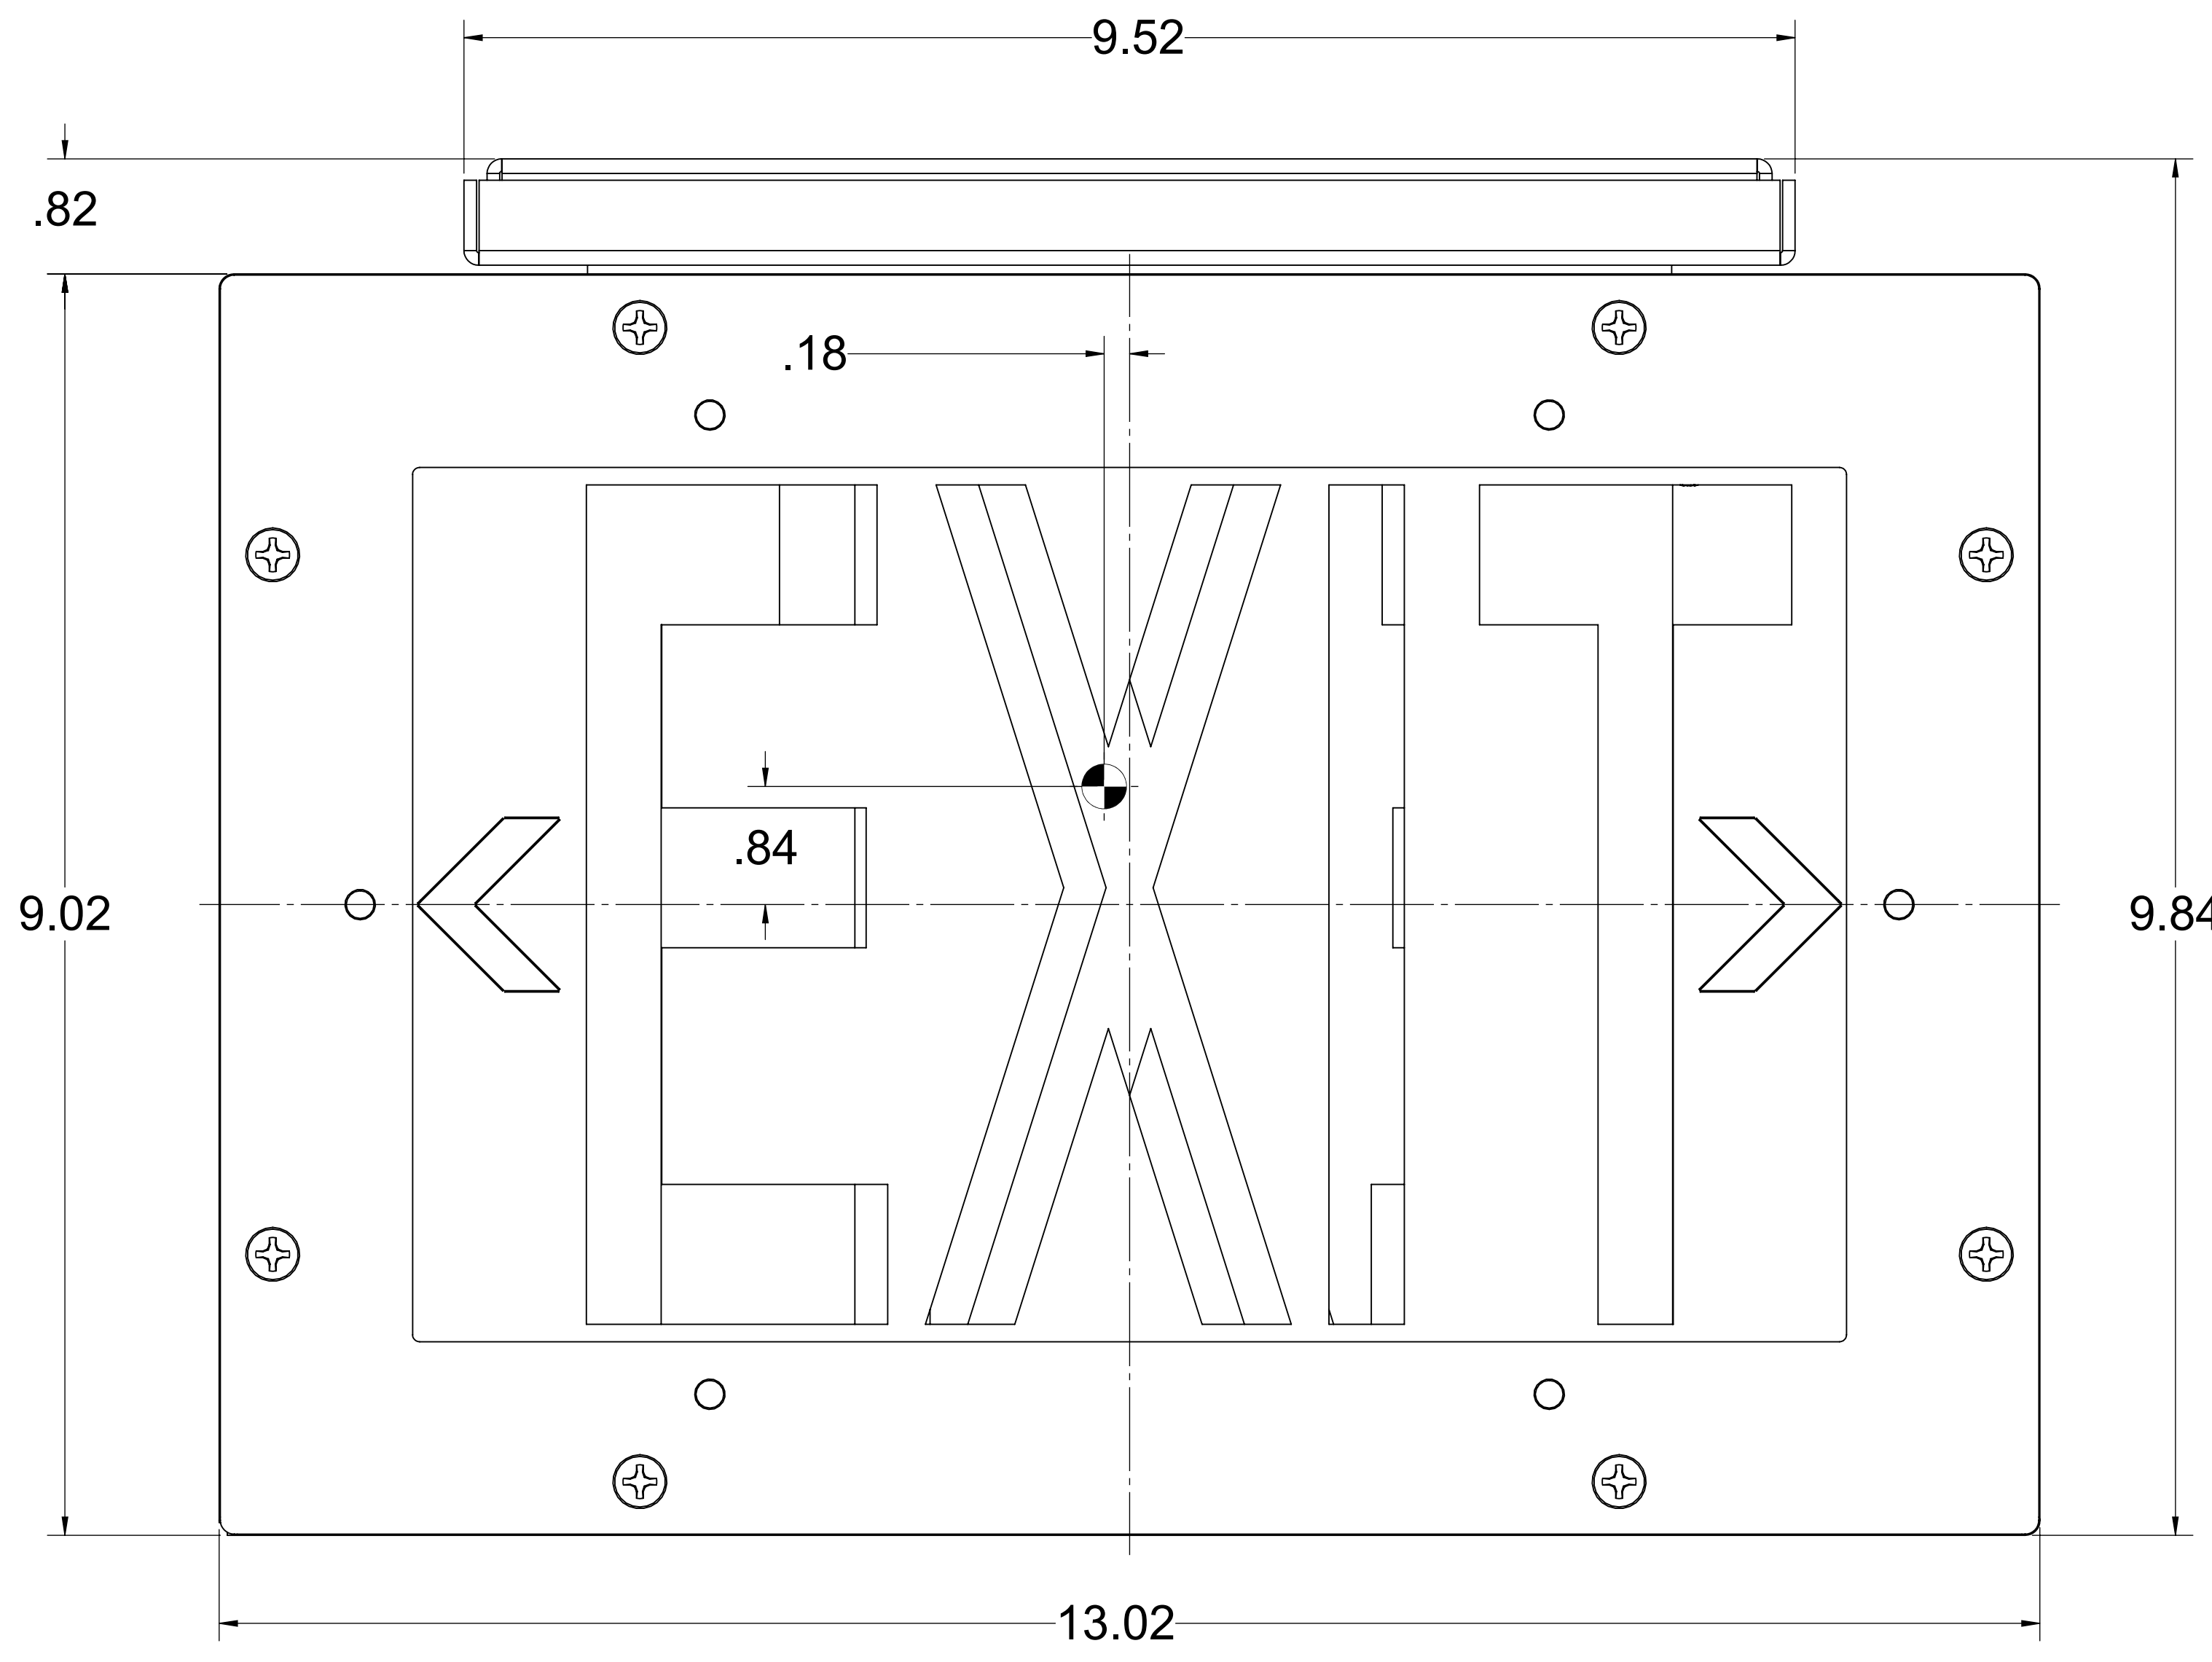

REVISIONS				
ZONE	REV.	DESCRIPTION	DATE	APPROVED
ALL	A	INITIAL RELEASE	3/28/25	3/28/25
ALL	A1	ADDED MOUNTING DIMENSIONS	11/17/25	11/17/25

FIXTURE WEIGHT (W/OUT CABLE) = 6 lbs - 6oz
 115VAC, 60Hz, INPUT
 10WATT, WHITE LIGHT OUTPUT
 (SSL-840-RR-D-C-NE-120 SHOWN)

SERIES	COLOR	FACE	MOUNT	EMERGENCY	VOLTAGE
SSL-840-	RR- (RED) GR- (GREEN)	S- (SINGLE FACE) D- (DOUBLE FACE)	W- (WALL) C- (CEILING) E- (END)	NE- (NON EM) EM- (EM)	120VAC

UNLESS OTHERWISE SPECIFIED:
 DIMENSIONS ARE IN INCHES
 TOLERANCES:
 ANGULAR ± .05DG
 TWO PLACE DECIMAL ±0.01
 THREE PLACE DECIMAL ±0.005

MATERIAL	N/A	CHECKED	DARRELL P.
FINISH	POWDERCOAT	ENG APPR.	DARRELL P.
DO NOT SCALE DRAWING		MFG APPR.	DARRELL P.

NAME: DARRELL P. DATE: 3/28/25
 LLS EXIT LIGHT FIXTURE
 SIZE: D DWG. NO.: SSL-840-XX-X-X-120 REV: A
 SCALE: 1:1/2 CAGE CODE: 6Q972 SHEET 1 OF 3

EXIT LIGHT MOUNTING DIMENSIONS

EXIT LIGHT MOUNTING DIMENSIONS