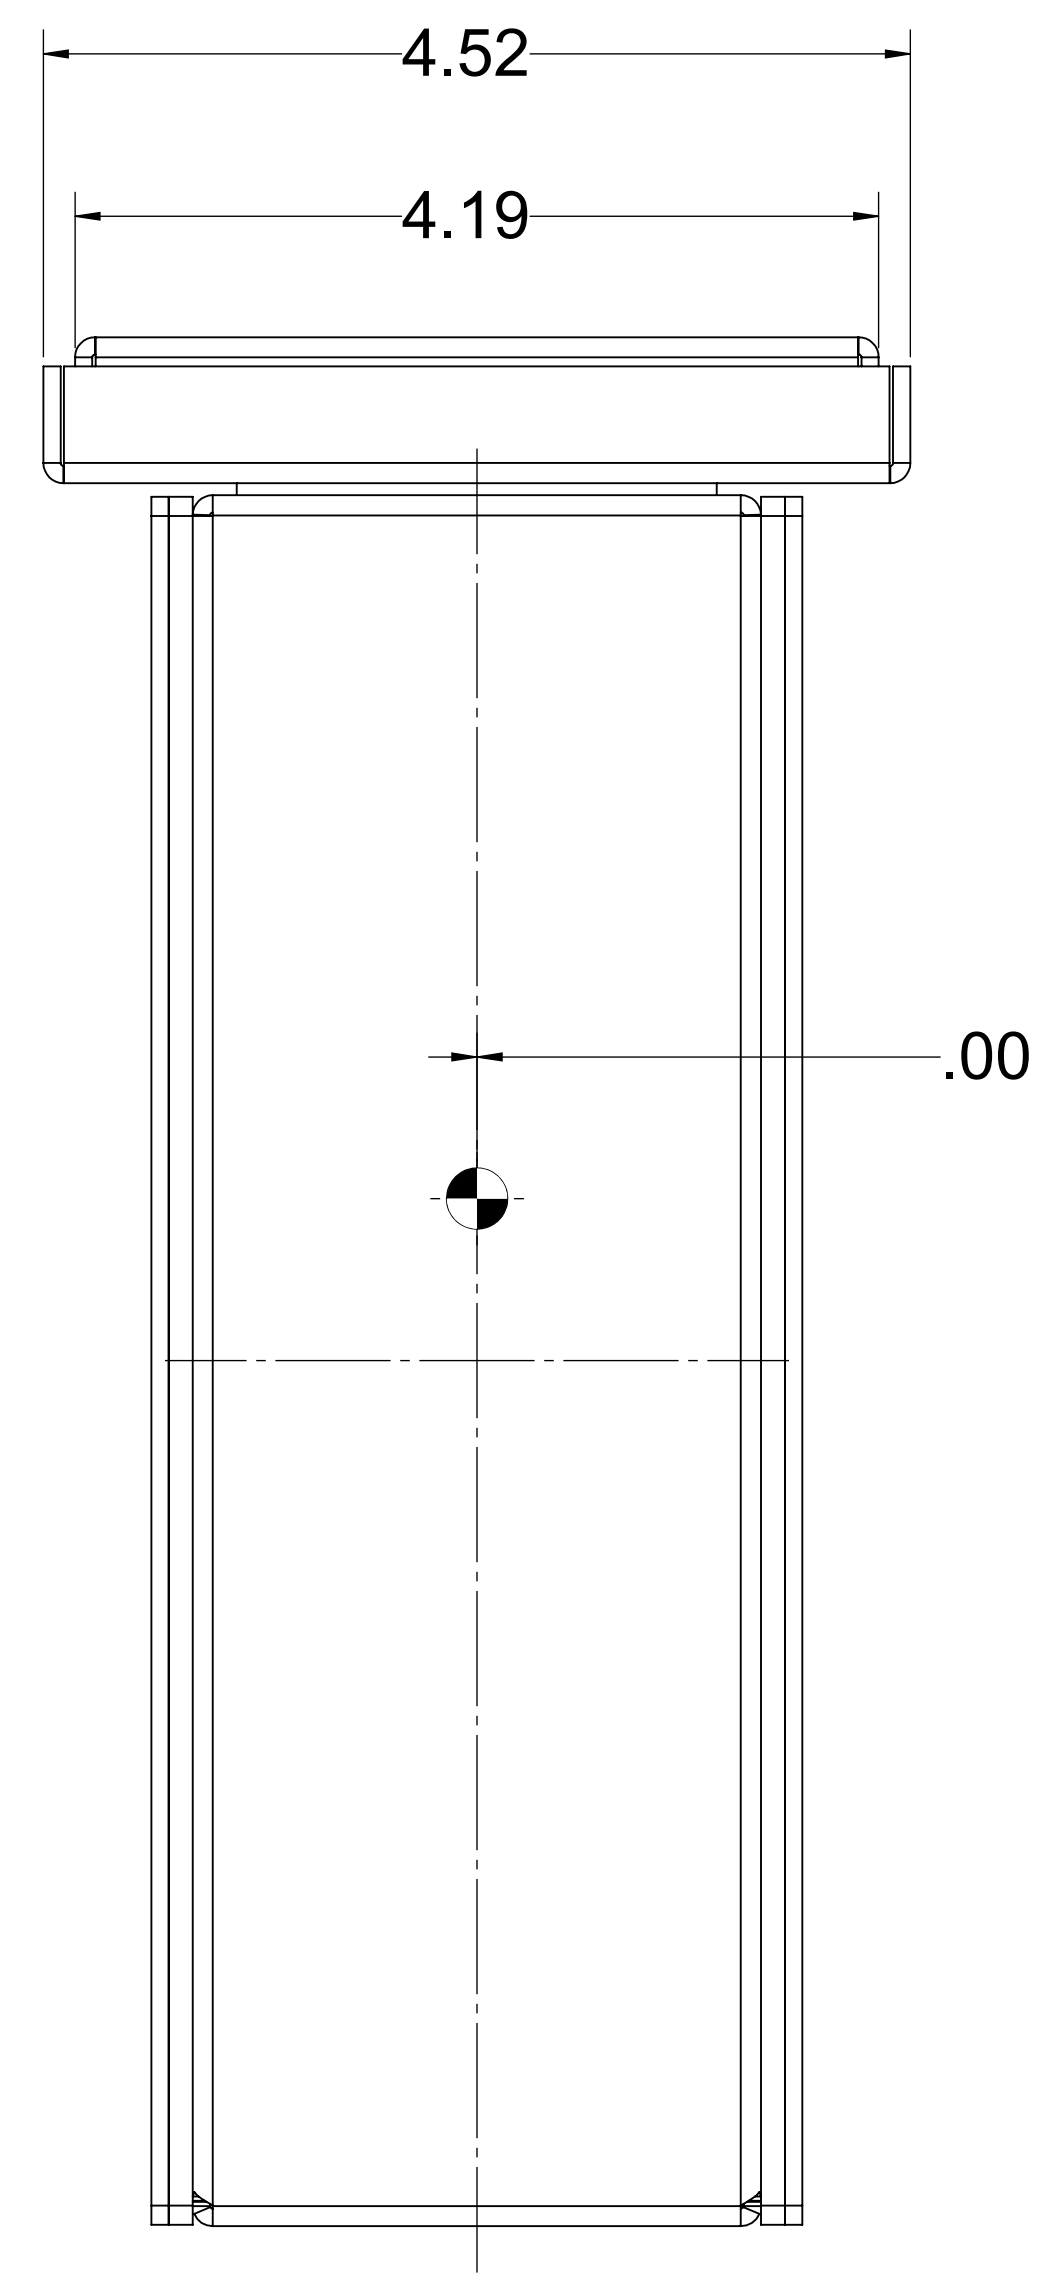

REVISIONS				
ZONE	REV.	DESCRIPTION	DATE	APPROVED
ALL	A	INITIAL RELEASE	3/28/25	3/28/25
ALL	A1	ADDED MOUNTING DIMENSIONS	11/17/25	11/17/25

FIXTURE WEIGHT (W/OUT CABLE) = 6 lbs - 6oz
 115VAC, 60Hz, INPUT
 10WATT, WHITE LIGHT OUTPUT
 (SSL-840-RR-D-C-NE-120 SHOWN)

SERIES	COLOR	FACE	MOUNT	EMERGENCY	VOLTAGE
SSL-840-	RR- (RED) GR- (GREEN)	S- (SINGLE FACE) D- (DOUBLE FACE)	W- (WALL) C- (CEILING) E- (END)	NE- (NON EM) EM- (EM)	120VAC

UNLESS OTHERWISE SPECIFIED:
 DIMENSIONS ARE IN INCHES
 TOLERANCES:
 ANGULAR ± .05DG
 TWO PLACE DECIMAL ±0.01
 THREE PLACE DECIMAL ±0.005

MATERIAL	N/A	CHECKED	DARRELL P.
FINISH	POWDERCOAT	ENG APPR.	DARRELL P.
DO NOT SCALE DRAWING		MFG APPR.	DARRELL P.

NAME: DARRELL P. DATE: 3/28/25
 LLS EXIT LIGHT FIXTURE
 SIZE: D DWG. NO.: SSL-840-XX-X-X-120 REV: A
 SCALE: 1:1/2 CAGE CODE: 6Q972 SHEET 1 OF 3

EXIT LIGHT MOUNTING DIMENSIONS

EXIT LIGHT MOUNTING DIMENSIONS