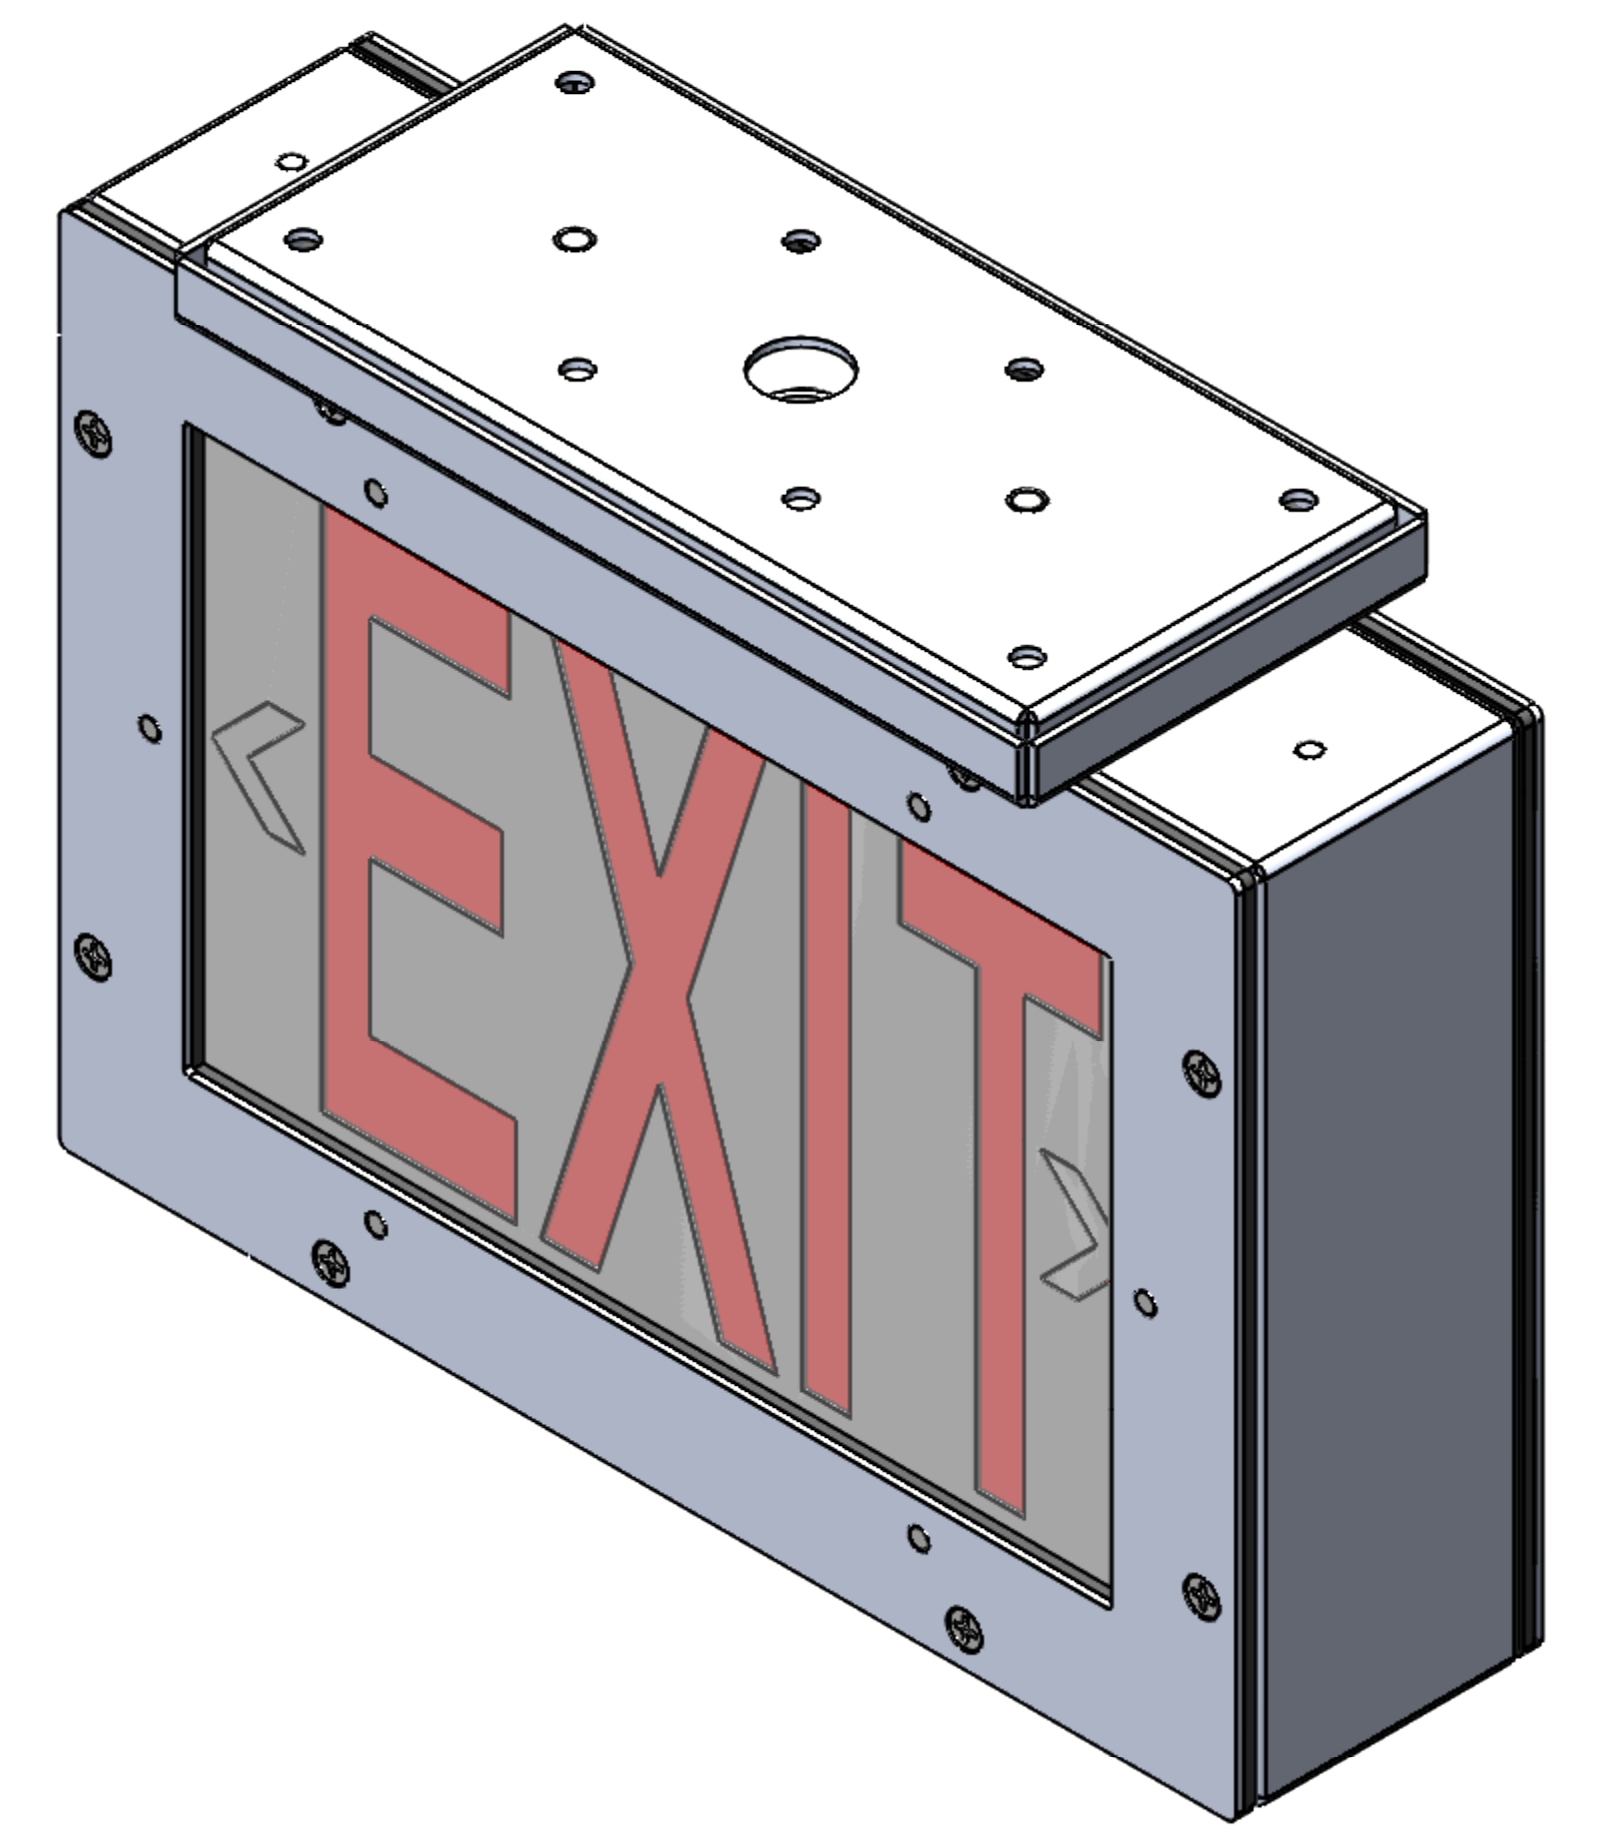

REVISIONS				
ZONE	REV.	DESCRIPTION	DATE	APPROVED
ALL	A	INITIAL RELEASE	3/28/25	3/28/25
ALL	A1	ADDED MOUNTING DIMENSIONS	11/17/25	11/17/25

FIXTURE WEIGHT (W/OUT CABLE) = 6 lbs - 6oz
 115VAC, 60Hz, INPUT
 10WATT, WHITE LIGHT OUTPUT
 (SSL-840-RR-D-C-NE-120 SHOWN)

SERIES	COLOR	FACE	MOUNT	EMERGENCY	VOLTAGE
SSL-840-	RR- (RED) GR- (GREEN)	S- (SINGLE FACE) D- (DOUBLE FACE)	W- (WALL) C- (CEILING) E- (END)	NE- (NON EM) EM- (EM)	120VAC

UNLESS OTHERWISE SPECIFIED:
 DIMENSIONS ARE IN INCHES
 TOLERANCES:
 ANGULAR ± .05DG
 TWO PLACE DECIMAL ±0.01
 THREE PLACE DECIMAL ±0.005

MATERIAL	N/A	CHECKED	DARRELL P.
FINISH	POWDERCOAT	ENG APPR.	DARRELL P.
DO NOT SCALE DRAWING		MFG APPR.	DARRELL P.

NAME: DARRELL P. DATE: 3/28/25
 LLS EXIT LIGHT FIXTURE
 SIZE: D DWG. NO.: SSL-840-XX-X-X-120 REV: A
 SCALE: 1:1/2 CAGE CODE: 6Q972 SHEET 1 OF 3

EXIT LIGHT MOUNTING DIMENSIONS

EXIT LIGHT MOUNTING DIMENSIONS