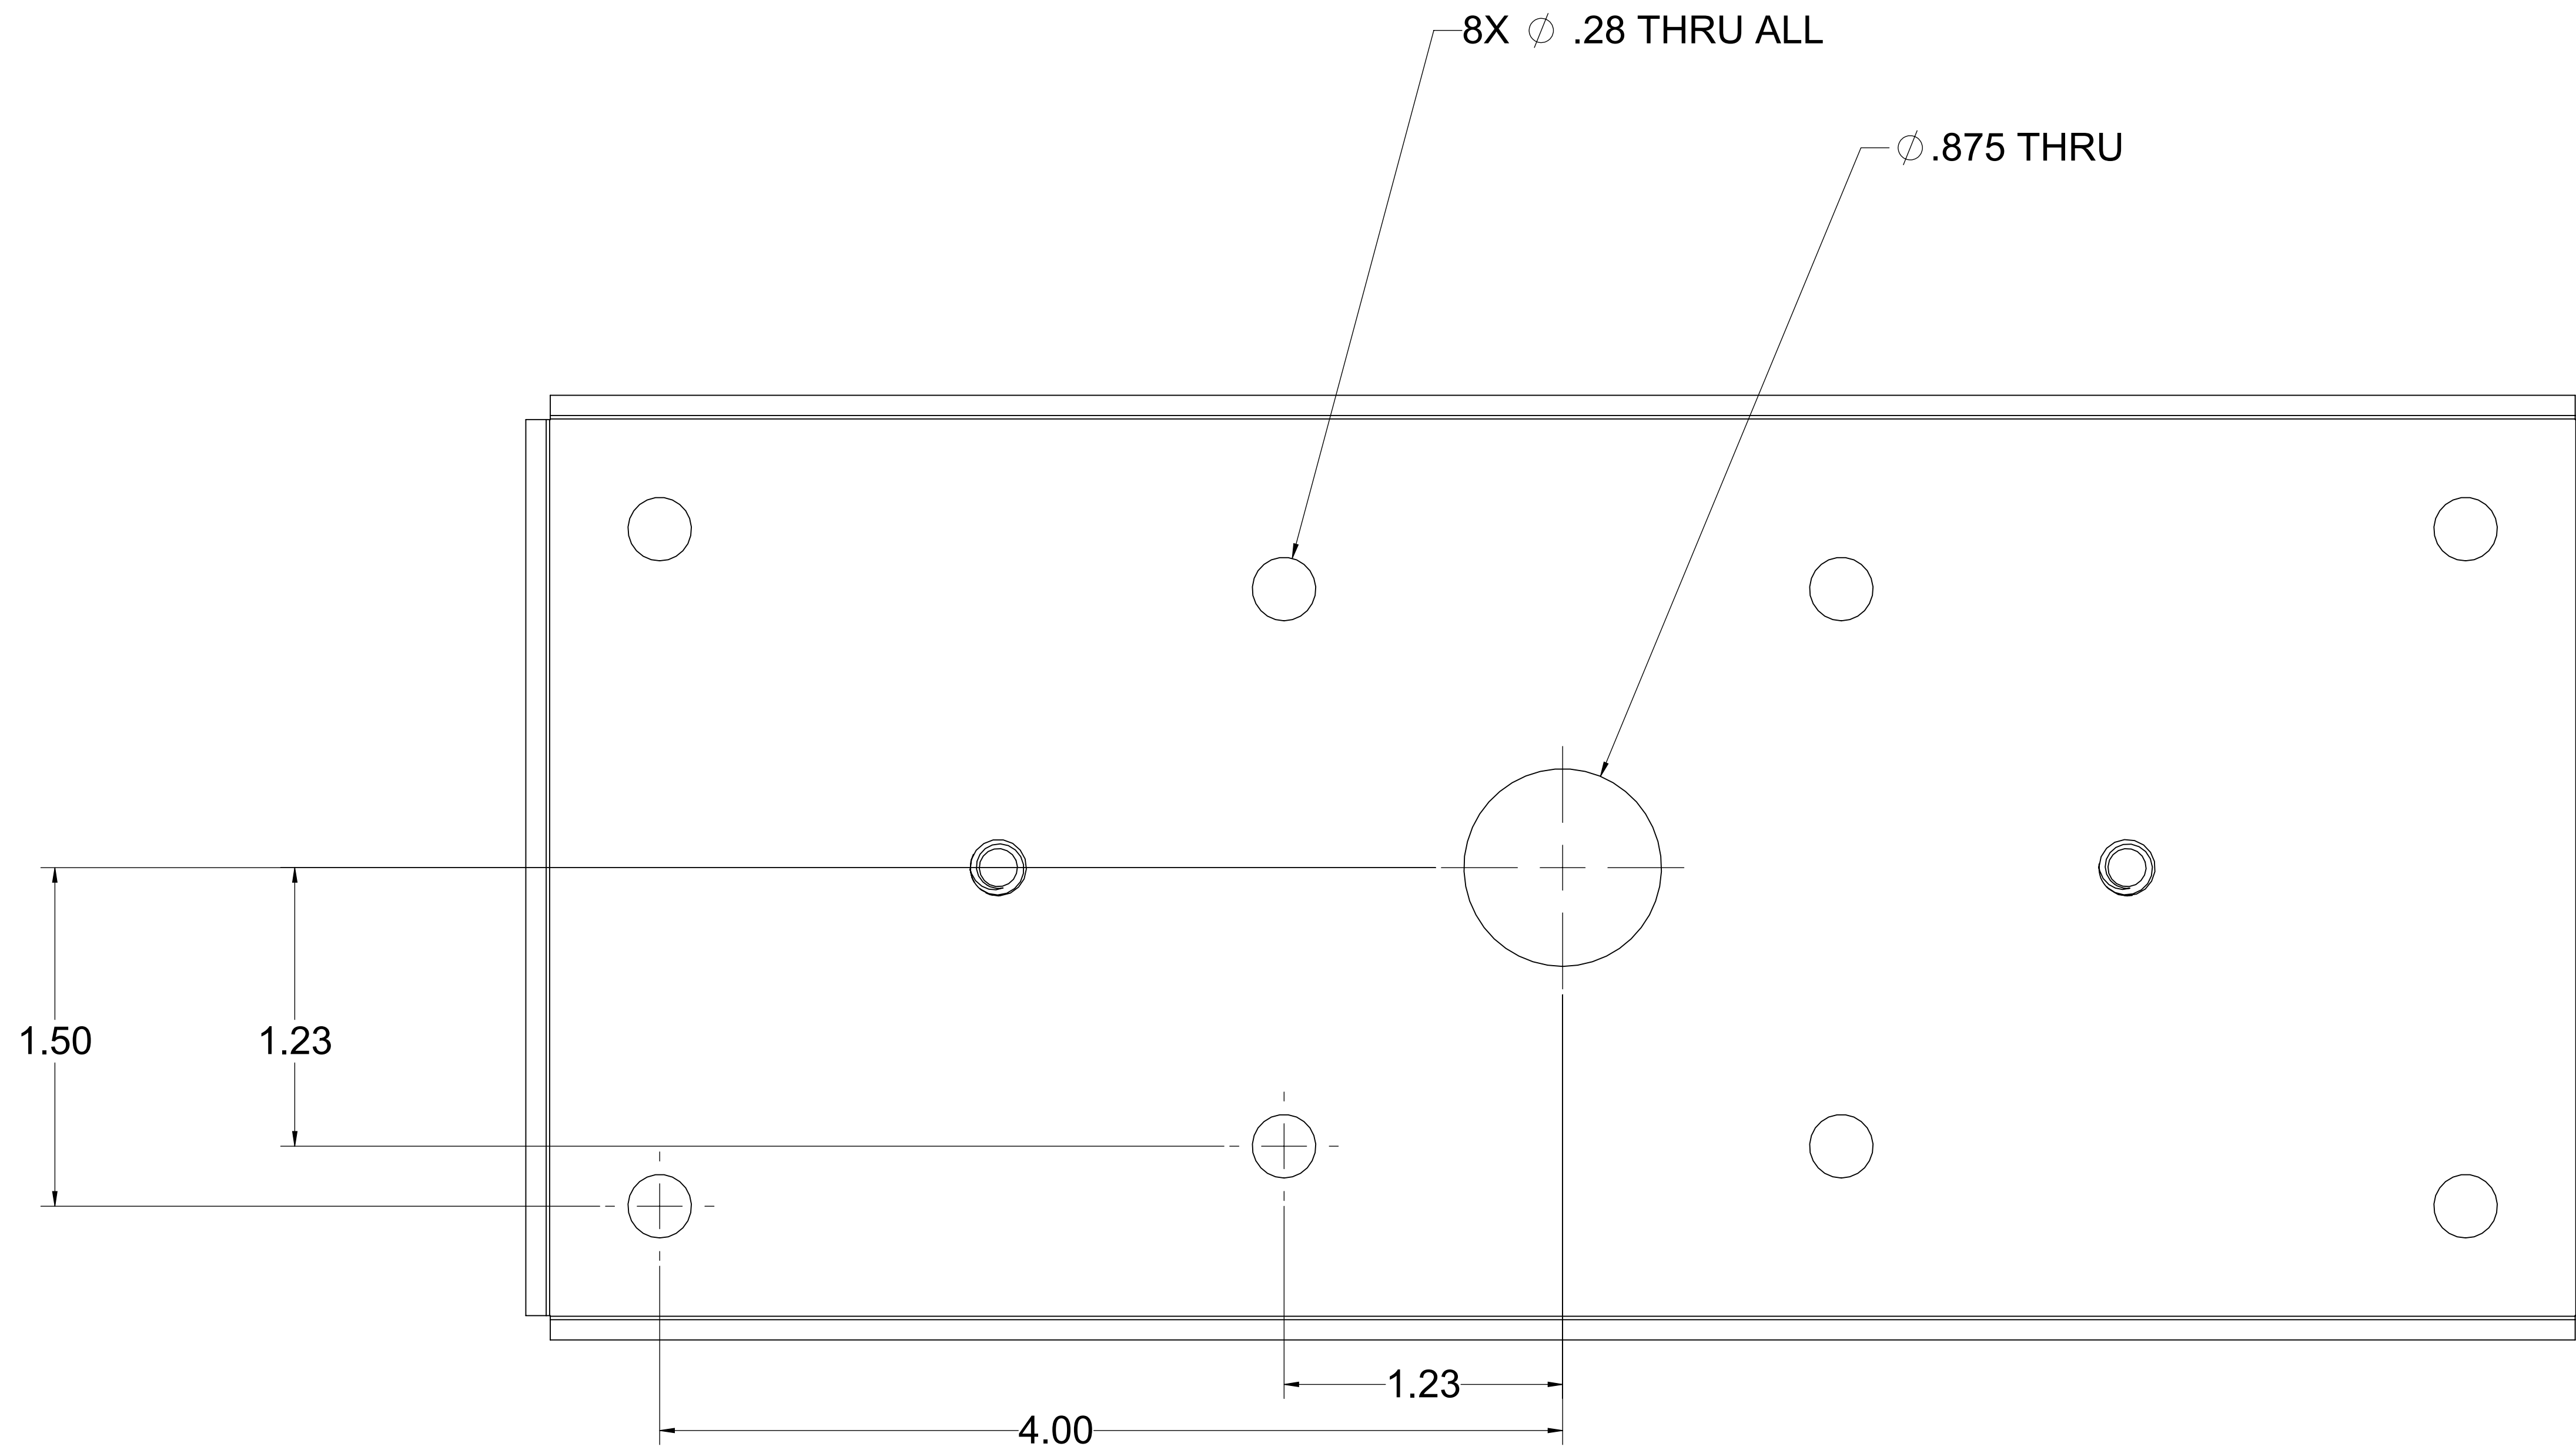

REVISIONS				
ZONE	REV.	DESCRIPTION	DATE	APPROVED
ALL	A	INITIAL RELEASE	3/28/25	3/28/25
ALL	A1	ADDED MOUNTING DIMENSIONS	11/17/25	11/17/25

FIXTURE WEIGHT (W/OUT CABLE) = 6 lbs - 6oz
 115VAC, 60Hz, INPUT
 10WATT, WHITE LIGHT OUTPUT
 (SSL-840-RR-D-C-NE-120 SHOWN)

SERIES	COLOR	FACE	MOUNT	EMERGENCY	VOLTAGE
SSL-840-	RR- (RED) GR- (GREEN)	S- (SINGLE FACE) D- (DOUBLE FACE)	W- (WALL) C- (CEILING) E- (END)	NE- (NON EM) EM- (EM)	120VAC

UNLESS OTHERWISE SPECIFIED:
 DIMENSIONS ARE IN INCHES
 TOLERANCES:
 ANGULAR ± .05DG
 TWO PLACE DECIMAL ±0.01
 THREE PLACE DECIMAL ±0.005

MATERIAL	N/A	CHECKED	DARRELL P.
FINISH	POWDERCOAT	ENG APPR.	DARRELL P.
DO NOT SCALE DRAWING		MFG APPR.	DARRELL P.

NAME: DARRELL P. DATE: 3/28/25
 LLS EXIT LIGHT FIXTURE
 SIZE: D DWG. NO.: SSL-840-XX-X-X-120 REV: A
 SCALE: 1:1/2 CAGE CODE: 6Q972 SHEET 1 OF 3

EXIT LIGHT MOUNTING DIMENSIONS

EXIT LIGHT MOUNTING DIMENSIONS